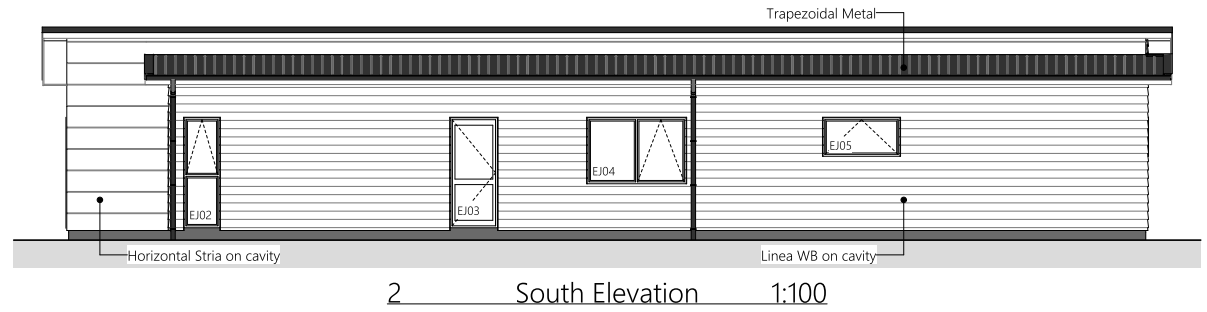

Lot 13. ♦

Te Ara Estate. ♦
WAINUIOMATA

Stage 2

Proposed Floor Area = 151.77m²

	Product	Colour/Finish
EXTERIOR		
Roof	Colorsteel LongRun	Ebony
Fascia/Barge Boards	Colorsteel	Tui Tuft
Spouting	Colorsteel	Ebony
Downpipes	Colorsteel	Ebony
Soffits/Eaves	Painted	Wattyl Enclose Half
Cladding 1	Linea weatherboard, painted	Wattyl Sombre Half
Cladding 2	Stria (horizontal) cladding, painted	Wattyl Sombre
Concrete Letterbox	Painted	Wattyl Sombre
Garage Door	Dominator Milano Smooth	Ebony
Garage Door Reveal	Painted	Wattyl Enclose Half
Aluminium Joinery (with clear glass)	Powdercoated	Matt Black/Ebony
Front Door	Vertical Groove	Matt Black/Ebony
Front Door Handle	Residential Lever Hardware	Powdercoat finish matched to door
(Residential Hardware to all aluminium joinery is colour matched to joinery)		