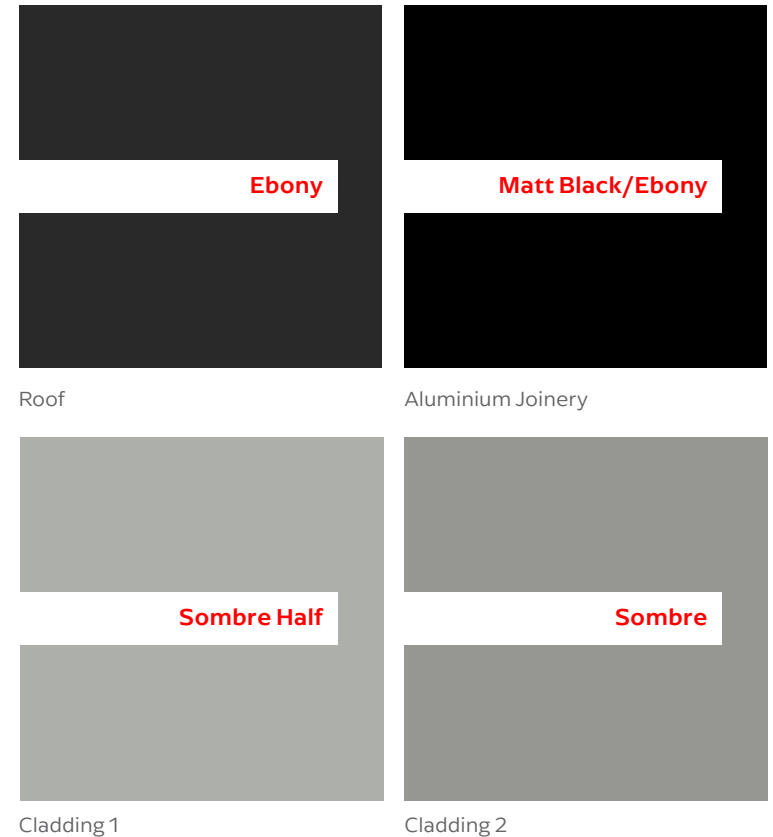

Lot 13. ♦

Te Ara Estate. ♦
WAINUIOMATA

Stage 2

Proposed Floor Area = 151.77m²

	Product	Colour/Finish
EXTERIOR		
Roof	Colorsteel LongRun	Ebony
Fascia/Barge Boards	Colorsteel	Tui Tuft
Spouting	Colorsteel	Ebony
Downpipes	Colorsteel	Ebony
Soffits/Eaves	Painted	Wattyl Enclose Half
Cladding 1	Linea weatherboard, painted	Wattyl Sombre Half
Cladding 2	Stria (horizontal) cladding, painted	Wattyl Sombre
Concrete Letterbox	Painted	Wattyl Sombre
Garage Door	Dominator Milano Smooth	Ebony
Garage Door Reveal	Painted	Wattyl Enclose Half
Aluminium Joinery (with clear glass)	Powdercoated	Matt Black/Ebony
Front Door	Vertical Groove	Matt Black/Ebony
Front Door Handle	Residential Lever Hardware	Powdercoat finish matched to door
(Residential Hardware to all aluminium joinery is colour matched to joinery)		

All colour swatches are indicative only