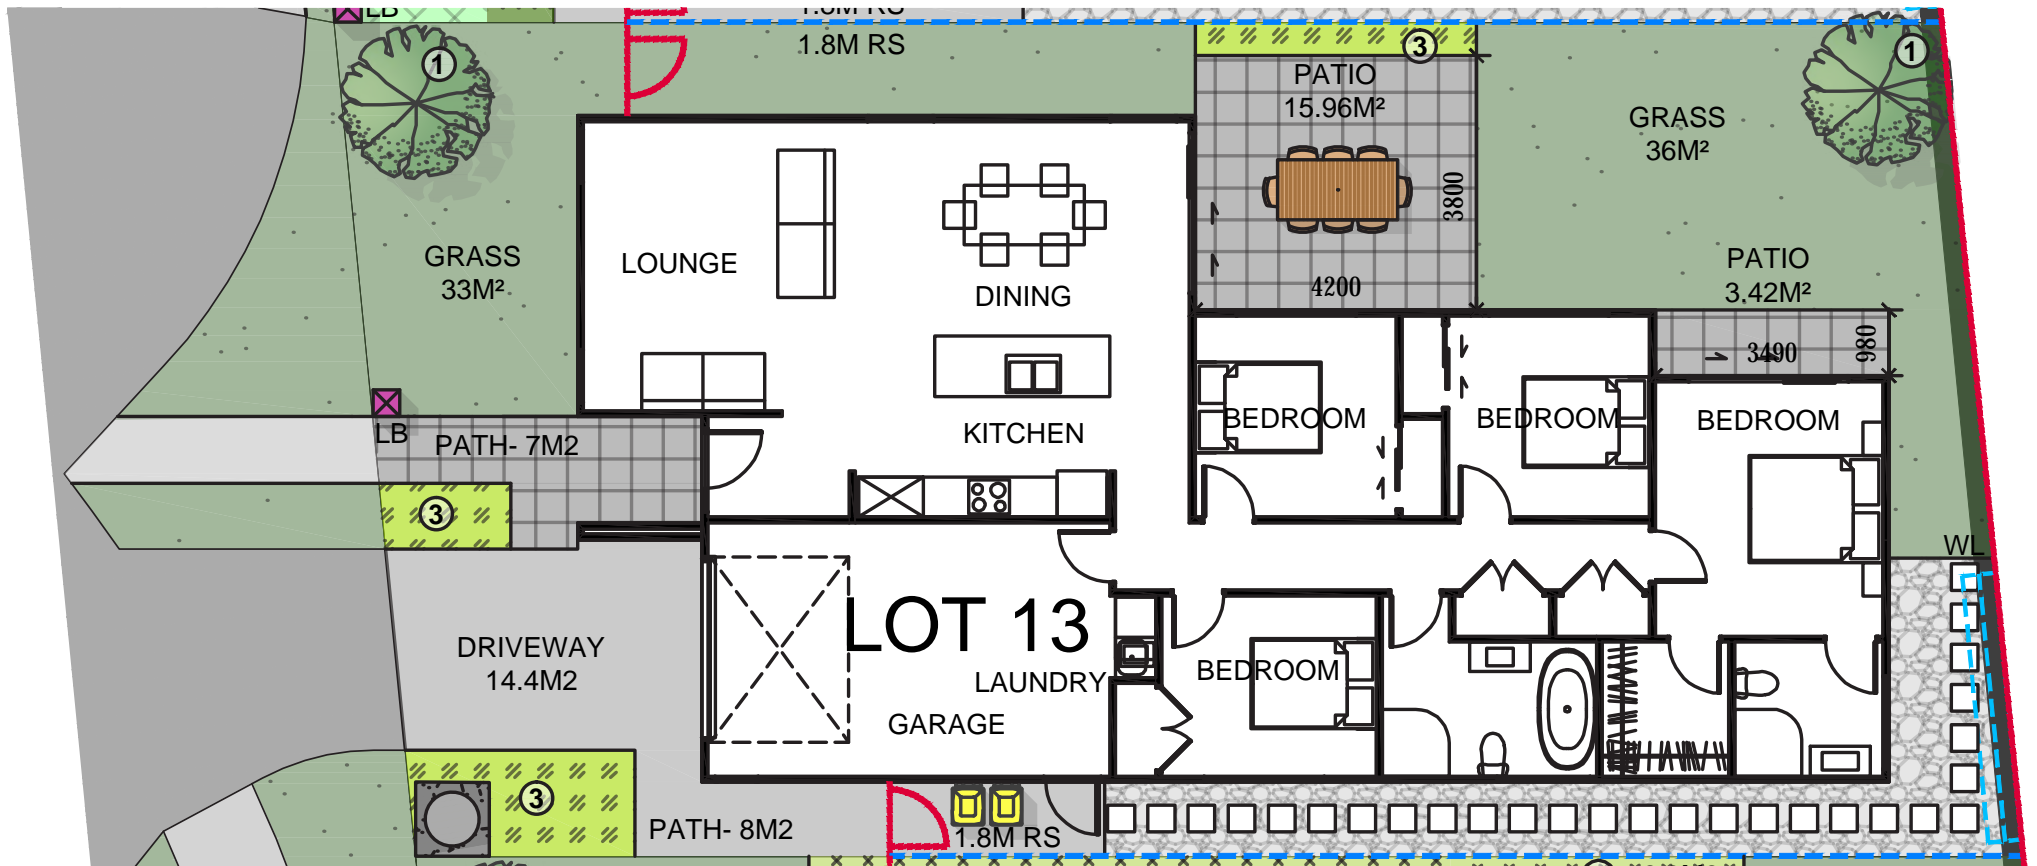

Lot 13. ♦

Te Ara Estate. ♦
WAINUIOMATA

Stage 2

Proposed Floor Area = 151.77m²

	Product	Colour/Finish
EXTERIOR		
Roof	Colorsteel LongRun	Ebony
Fascia/Barge Boards	Colorsteel	Tui Tuft
Spouting	Colorsteel	Ebony
Downpipes	Colorsteel	Ebony
Soffits/Eaves	Painted	Wattyl Enclose Half
Cladding 1	Linea weatherboard, painted	Wattyl Sombre Half
Cladding 2	Stria (horizontal) cladding, painted	Wattyl Sombre
Concrete Letterbox	Painted	Wattyl Sombre
Garage Door	Dominator Milano Smooth	Ebony
Garage Door Reveal	Painted	Wattyl Enclose Half
Aluminium Joinery (with clear glass)	Powdercoated	Matt Black/Ebony
Front Door	Vertical Groove	Matt Black/Ebony
Front Door Handle	Residential Lever Hardware	Powdercoat finish matched to door
(Residential Hardware to all aluminium joinery is colour matched to joinery)		