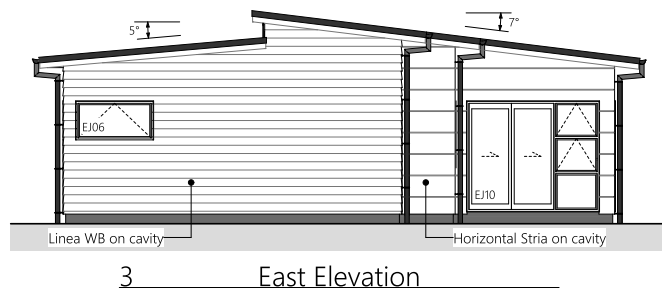

Lot 13. ♦

Te Ara Estate. ♦
WAINUIOMATA

Stage 2

Proposed Floor Area = 151.77m²

	Product	Colour/Finish
EXTERIOR		
Roof	Colorsteel LongRun	Ebony
Fascia/Barge Boards	Colorsteel	Tui Tuft
Spouting	Colorsteel	Ebony
Downpipes	Colorsteel	Ebony
Soffits/Eaves	Painted	Wattyl Enclose Half
Cladding 1	Linea weatherboard, painted	Wattyl Sombre Half
Cladding 2	Stria (horizontal) cladding, painted	Wattyl Sombre
Concrete Letterbox	Painted	Wattyl Sombre
Garage Door	Dominator Milano Smooth	Ebony
Garage Door Reveal	Painted	Wattyl Enclose Half
Aluminium Joinery (with clear glass)	Powdercoated	Matt Black/Ebony
Front Door	Vertical Groove	Matt Black/Ebony
Front Door Handle	Residential Lever Hardware	Powdercoat finish matched to door
(Residential Hardware to all aluminium joinery is colour matched to joinery)		