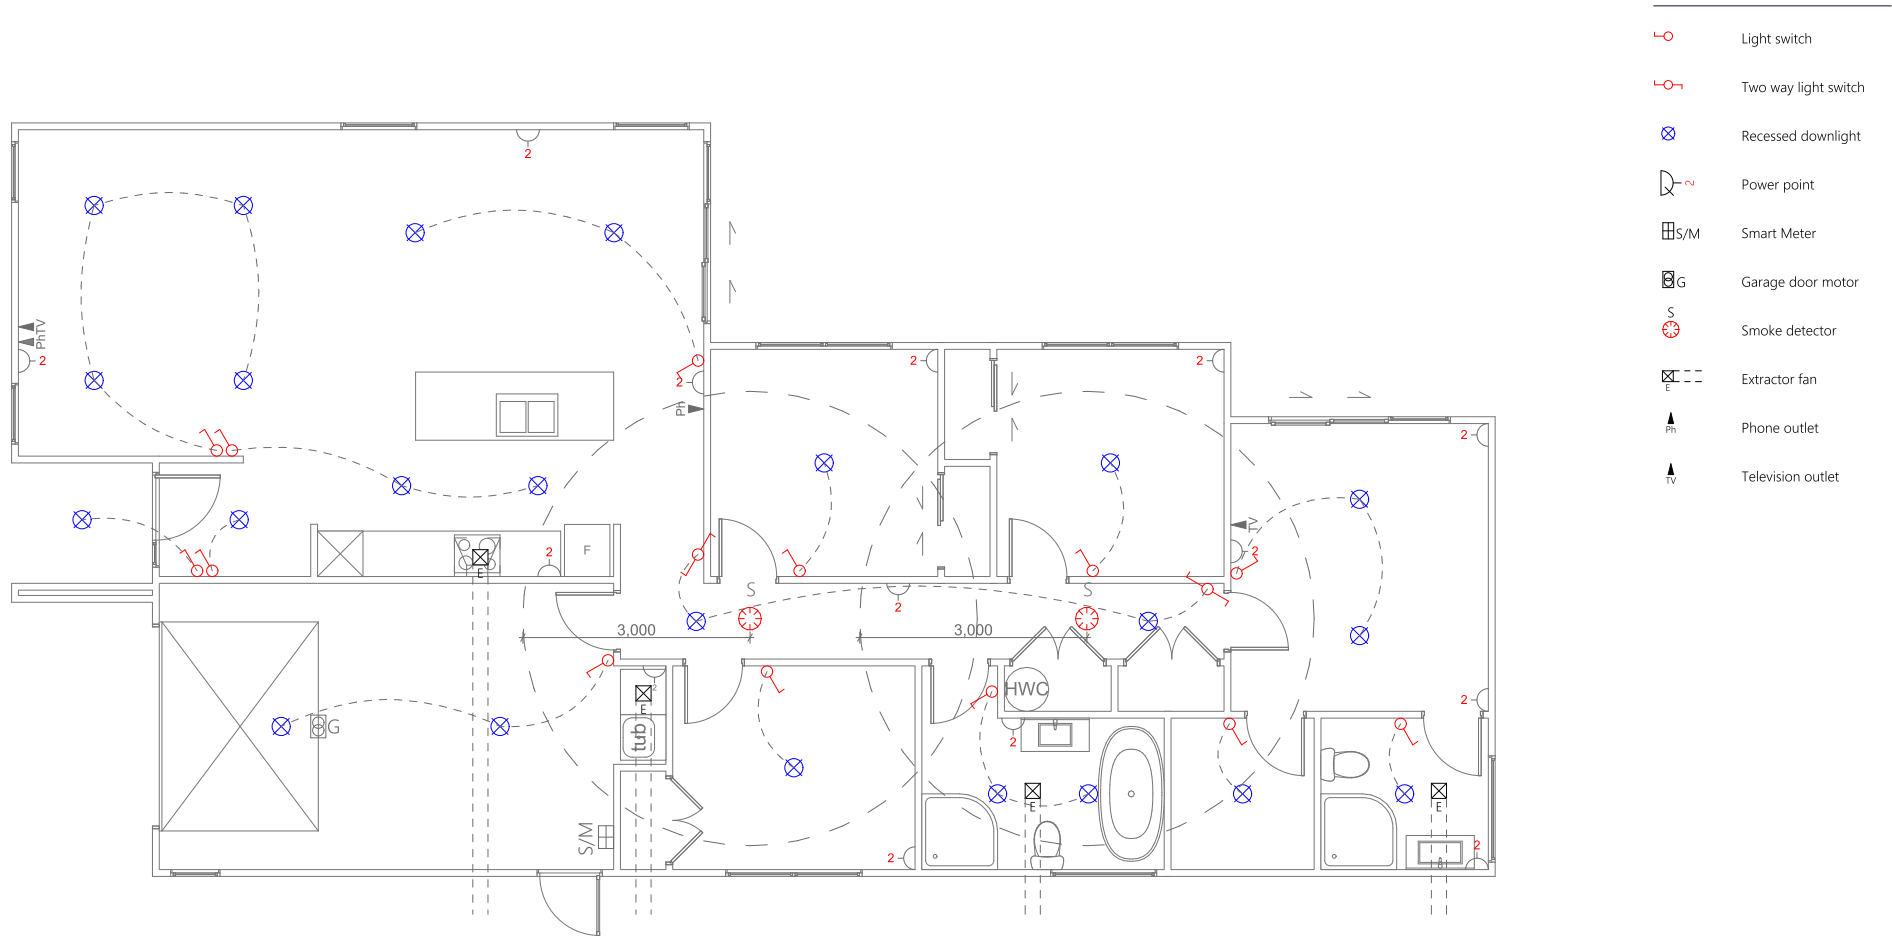

Lot 13. ♦

Te Ara Estate. ♦
WAINUIOMATA

Stage 2

Proposed Floor Area = 151.77m²

	Product	Colour/Finish
EXTERIOR		
Roof	Colorsteel LongRun	Ebony
Fascia/Barge Boards	Colorsteel	Tui Tuft
Spouting	Colorsteel	Ebony
Downpipes	Colorsteel	Ebony
Soffits/Eaves	Painted	Wattyl Enclose Half
Cladding 1	Linea weatherboard, painted	Wattyl Sombre Half
Cladding 2	Stria (horizontal) cladding, painted	Wattyl Sombre
Concrete Letterbox	Painted	Wattyl Sombre
Garage Door	Dominator Milano Smooth	Ebony
Garage Door Reveal	Painted	Wattyl Enclose Half
Aluminium Joinery (with clear glass)	Powdercoated	Matt Black/Ebony
Front Door	Vertical Groove	Matt Black/Ebony
Front Door Handle	Residential Lever Hardware	Powdercoat finish matched to door
(Residential Hardware to all aluminium joinery is colour matched to joinery)		