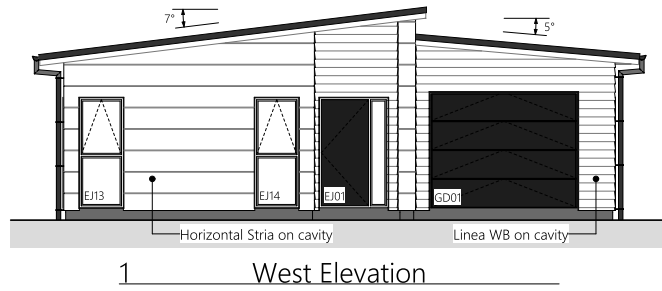

Lot 13. ♦

Te Ara Estate. ♦
WAINUIOMATA

Stage 2

Proposed Floor Area = 151.77m²

	Product	Colour/Finish
EXTERIOR		
Roof	Colorsteel LongRun	Ebony
Fascia/Barge Boards	Colorsteel	Tui Tuft
Spouting	Colorsteel	Ebony
Downpipes	Colorsteel	Ebony
Soffits/Eaves	Painted	Wattyl Enclose Half
Cladding 1	Linea weatherboard, painted	Wattyl Sombre Half
Cladding 2	Stria (horizontal) cladding, painted	Wattyl Sombre
Concrete Letterbox	Painted	Wattyl Sombre
Garage Door	Dominator Milano Smooth	Ebony
Garage Door Reveal	Painted	Wattyl Enclose Half
Aluminium Joinery (with clear glass)	Powdercoated	Matt Black/Ebony
Front Door	Vertical Groove	Matt Black/Ebony
Front Door Handle	Residential Lever Hardware	Powdercoat finish matched to door
(Residential Hardware to all aluminium joinery is colour matched to joinery)		