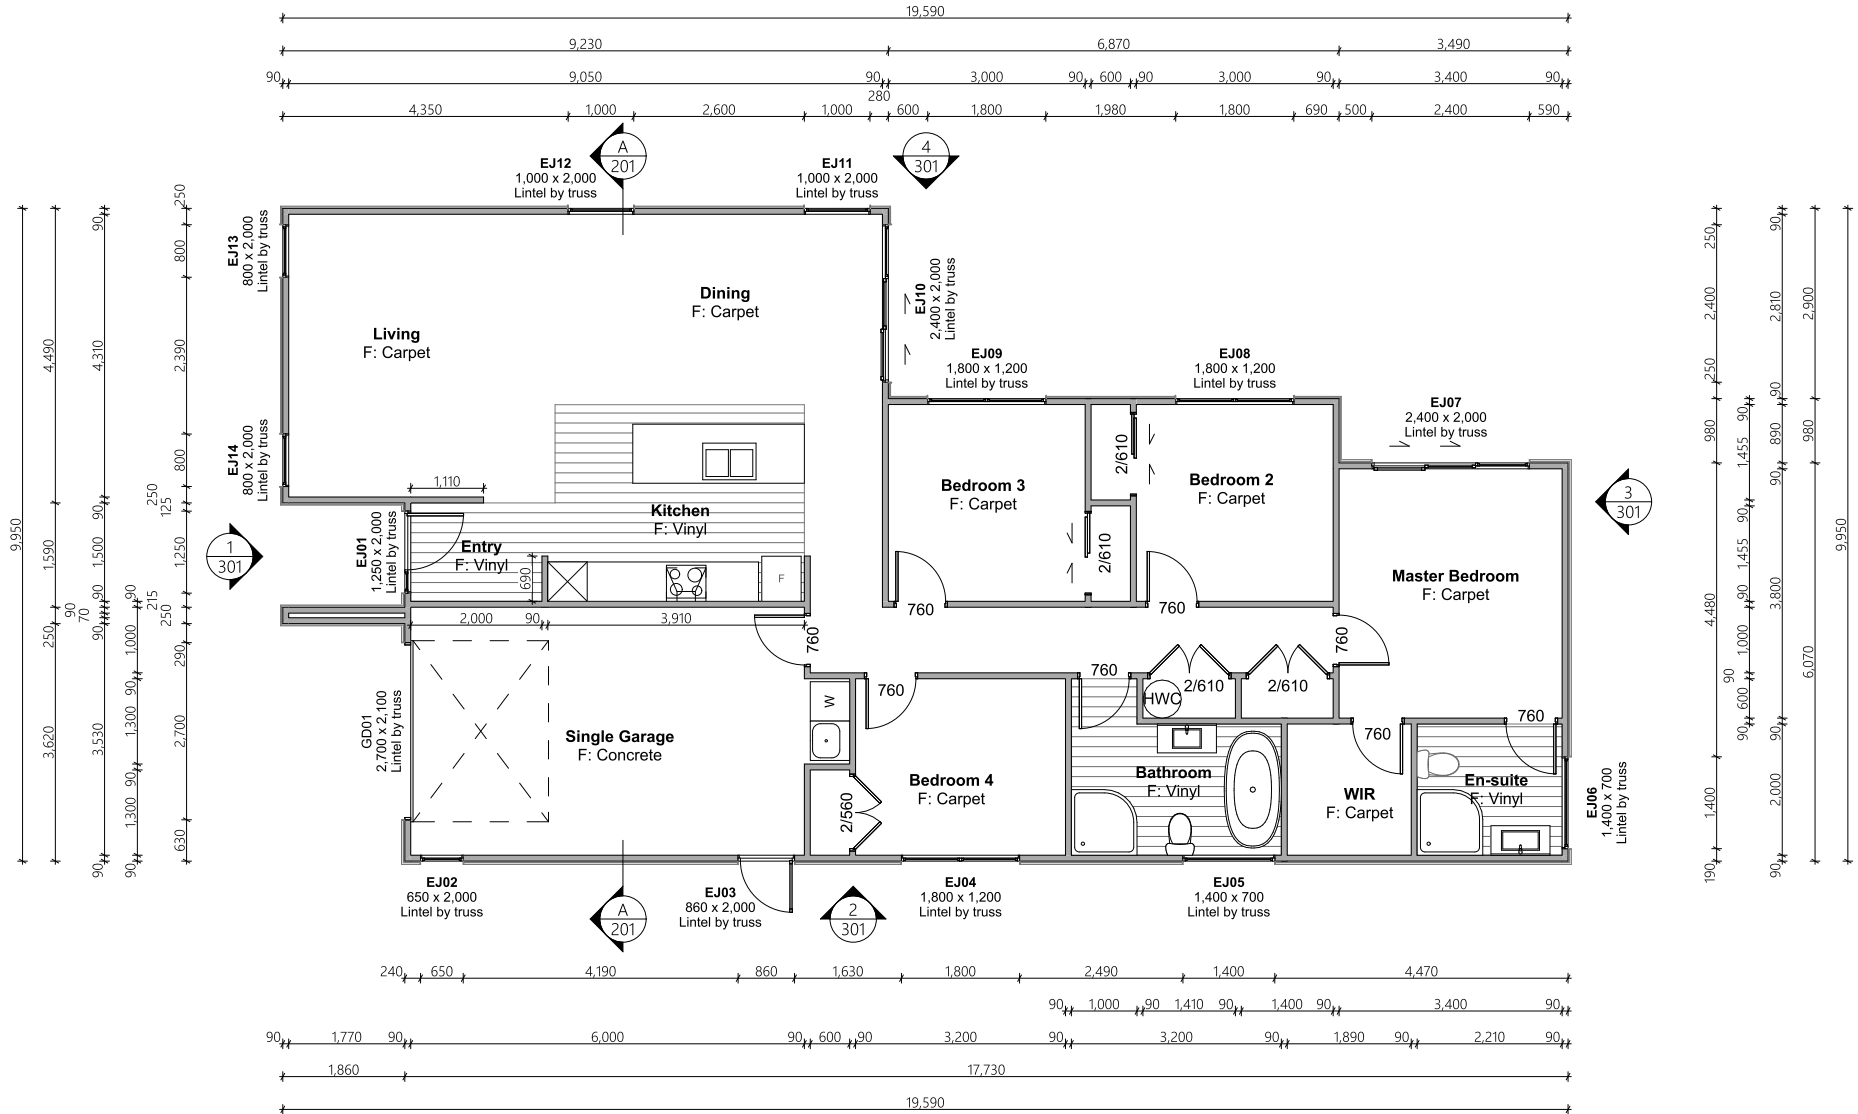

Lot 13. ♦

Te Ara Estate. ♦
WAINUIOMATA

Stage 2

Proposed Floor Area = 151.77m²

	Product	Colour/Finish
EXTERIOR		
Roof	Colorsteel LongRun	Ebony
Fascia/Barge Boards	Colorsteel	Tui Tuft
Spouting	Colorsteel	Ebony
Downpipes	Colorsteel	Ebony
Soffits/Eaves	Painted	Wattyl Enclose Half
Cladding 1	Linea weatherboard, painted	Wattyl Sombre Half
Cladding 2	Stria (horizontal) cladding, painted	Wattyl Sombre
Concrete Letterbox	Painted	Wattyl Sombre
Garage Door	Dominator Milano Smooth	Ebony
Garage Door Reveal	Painted	Wattyl Enclose Half
Aluminium Joinery (with clear glass)	Powdercoated	Matt Black/Ebony
Front Door	Vertical Groove	Matt Black/Ebony
Front Door Handle	Residential Lever Hardware	Powdercoat finish matched to door
(Residential Hardware to all aluminium joinery is colour matched to joinery)		