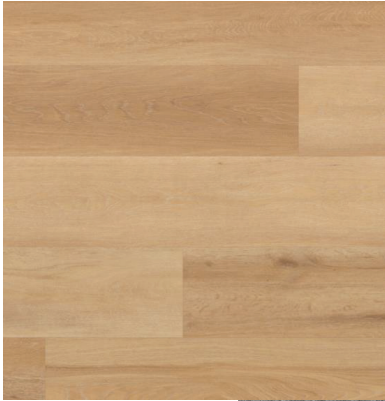

Colour Scheme 1

Flooring: Kardean
Korlok – Warm Ash

Kitchen Benchtop:
Quantum Quartz
Luna White

Carpet: Malmo Munich
Colour: Translucent

Kitchen Joinery: Melteca
Malibu Naturale

Interior Wall Colour: Dulux Half Haast

Interior Door Colour: Dulux Lyttelton

Colour Scheme 2

Flooring: Karndean
Korlok – Canadian
Urban Oak

Kitchen Benchtop:
Quantum Quartz
Luna White

Carpet: Malmo Munich
Colour: Luster

Kitchen Joinery: Melteca
Seal Grey Naturale

Interior Wall Colour: Dulux Half Haast

Interior Door Colour: Dulux Lyttelton