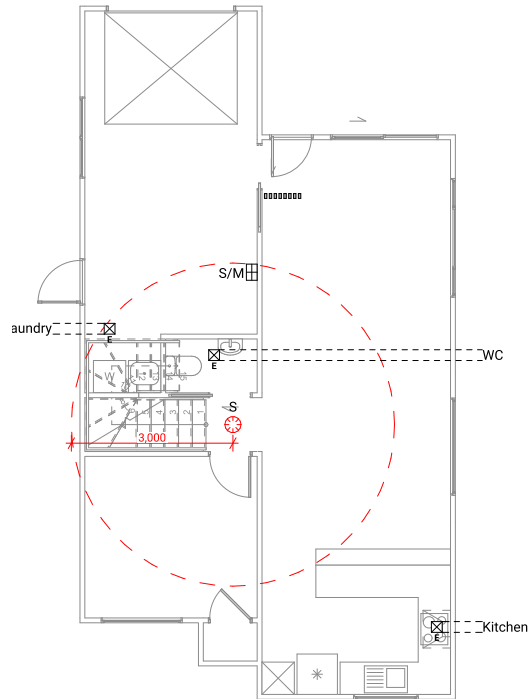

Lot 14.

Detailed Plans

HELVETIA ESTATE

1 Lot 14 - West Elevation

2 Lot 14 - South Elevation

3 Lot 14 - East Elevation

4 Lot 14 - North Elevation

Floor Area	
Lower Floor Area	77.32m ²
Upper Floor Area	68.33m ²
Total Floor Area	145.65m²