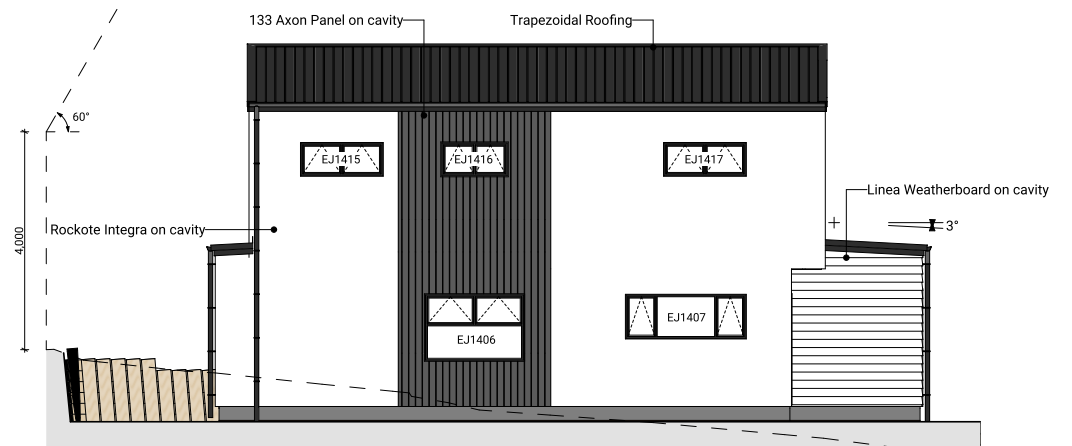

Lot 14.

Detailed Plans

HELVETIA ESTATE

1 Lot 14 - West Elevation

2 Lot 14 - South Elevation

3 Lot 14 - East Elevation

4 Lot 14 - North Elevation

Floor Area	
Lower Floor Area	77.32m ²
Upper Floor Area	68.33m ²
Total Floor Area	145.65m²