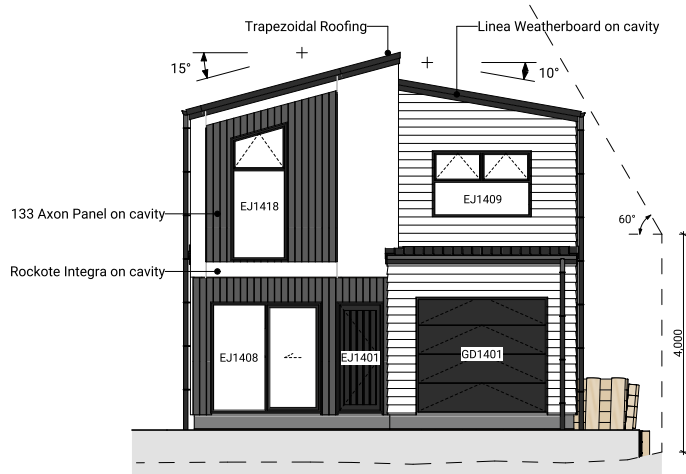

Lot 14.

Detailed Plans

HELVETIA ESTATE

1 Lot 14 - West Elevation

2 Lot 14 - South Elevation

3 Lot 14 - East Elevation

4 Lot 14 - North Elevation

Floor Area	
Lower Floor Area	77.32m ²
Upper Floor Area	68.33m ²
Total Floor Area	145.65m²