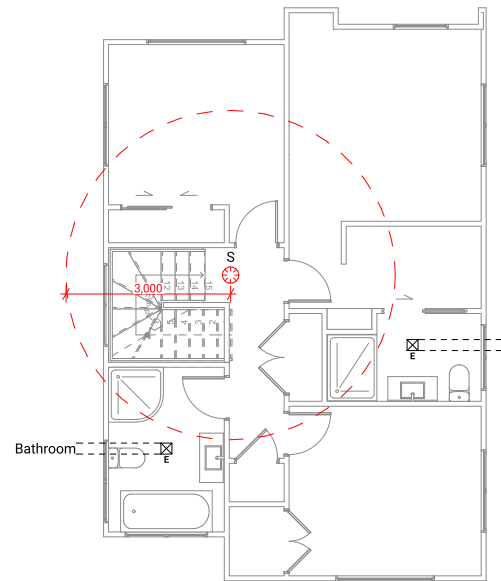

Upper Electrical Plan

	Smart Meter		Smoke detector
	Garage door motor		Extractor fan