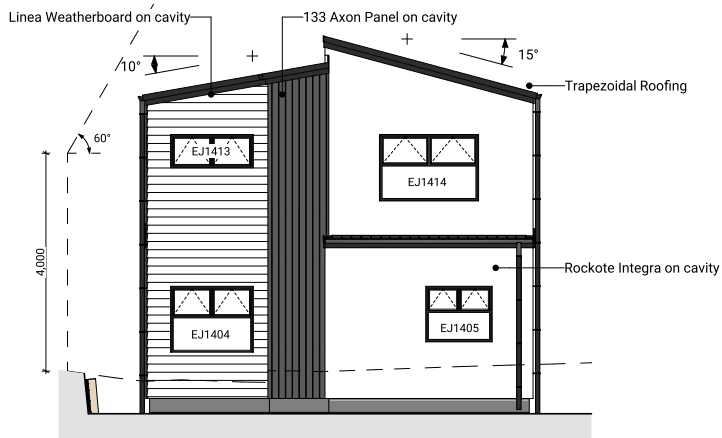

Lot 14.

Detailed Plans

HELVETIA ESTATE

1 Lot 14 - West Elevation

2 Lot 14 - South Elevation

3 Lot 14 - East Elevation

4 Lot 14 - North Elevation

Floor Area	
Lower Floor Area	77.32m ²
Upper Floor Area	68.33m ²
Total Floor Area	145.65m²