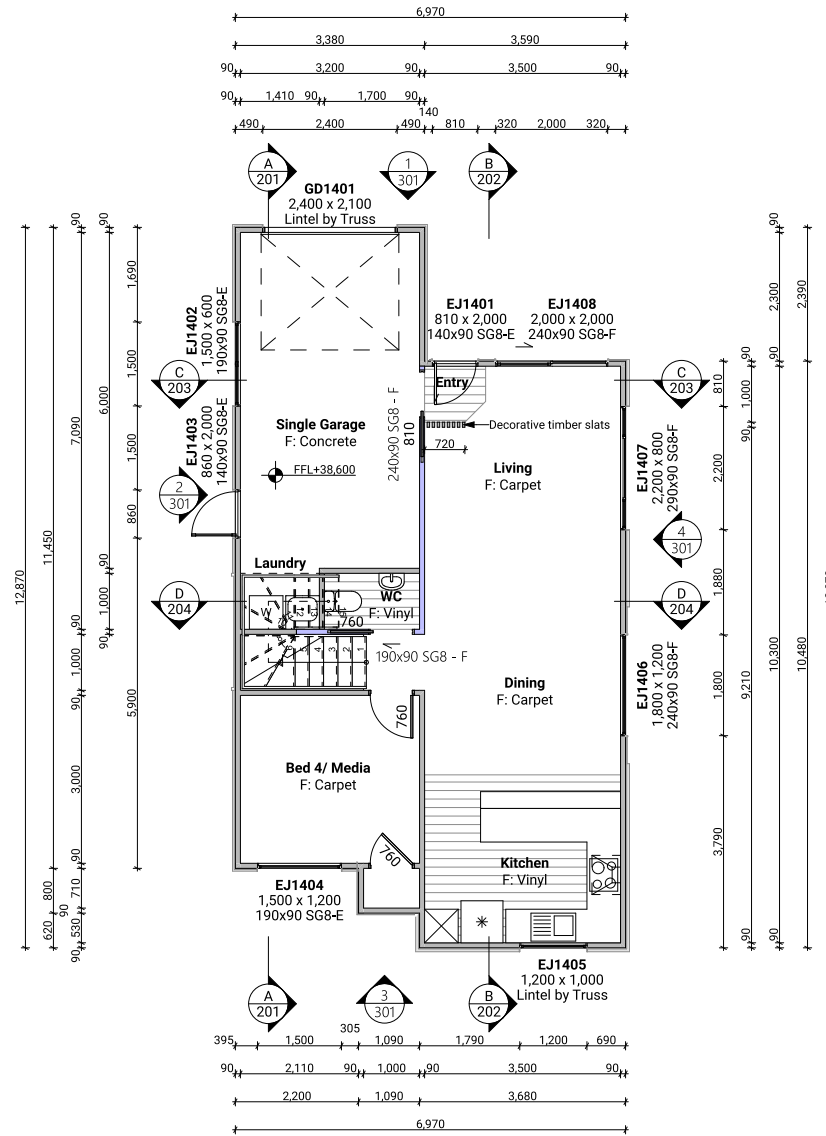

Lot 14.

Detailed Plans

HELVETIA ESTATE

1 Lot 14 - West Elevation

2 Lot 14 - South Elevation

3 Lot 14 - East Elevation

4 Lot 14 - North Elevation

Floor Area	
Lower Floor Area	77.32m ²
Upper Floor Area	68.33m ²
Total Floor Area	145.65m²