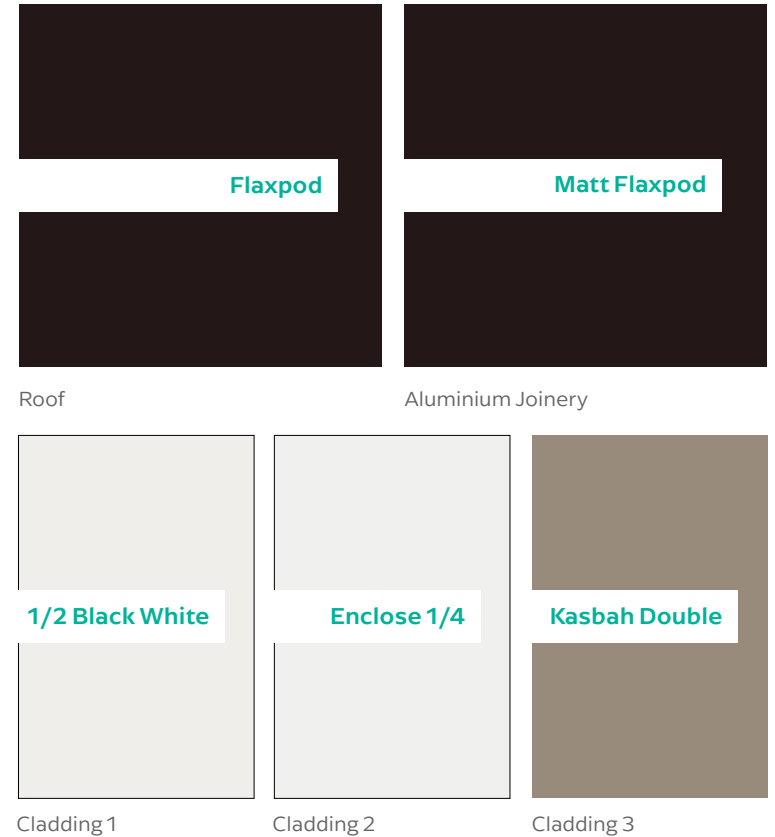

Lower Electrical Plan

Upper Electrical Plan

	Smart Meter		Smoke detector
	Garage door motor		Extractor fan

	Product	Colour/Finish
EXTERIOR LOT 14		
Roof	Colorsteel Corrugated Trapezoidal	Flaxpod
Fascia/Barge Boards	Fascia 155	Flaxpod
Spouting	Marley Stormcloud PVC	White
Downpipes	Marley Stormcloud PVC	White
Retention Tank (if required)	Thintanks NZ	Moument
Cladding 1	Rockcote Integra	Half Black White
Cladding 2	Linea Weatherboards	Wattyl Enclose 1/4
Cladding 3	Axon 133	Wattyl Kasbah Double
Concrete Letterbox	Aluminium Pillar Flat Sloping Roof	Matt Black
Garage Door	Dominator Montana	Titania
Garage Door Reveals	Timber Painted	Titania
Aluminium Joinery	Altus	Matt Flaxpod
Aluminium Balustrading	Powdercoated	Matt Flaxpod
(Residential Hardware to all aluminium joinery is colour matched to joinery)		
Front Door	STRATA TGV	Titania
Front Door Handle	Residential Lever Hardware	Powdercoated Matt Appliance White

Note: Decking and supporting timber posts and beams are left natural

All colour swatches are indicative only

FLOORING ♦ Vinyl planks ♦ Carpet

Brandy

Pelorus

Robert Malcolm Moduleo Select
Entry ♦ Kitchen ♦ Bathroom ♦
Ensuite

Feltex Cable Bay
Rest of house

INTERIOR ♦ Wall colour scheme

Enclose Quarter

Moody White

Cotton Grey

Ceilings/scotias ♦ Window
reveals Door frames/skirtings ♦
Interior doors

Interior walls (excl. bathroom/
WCs)