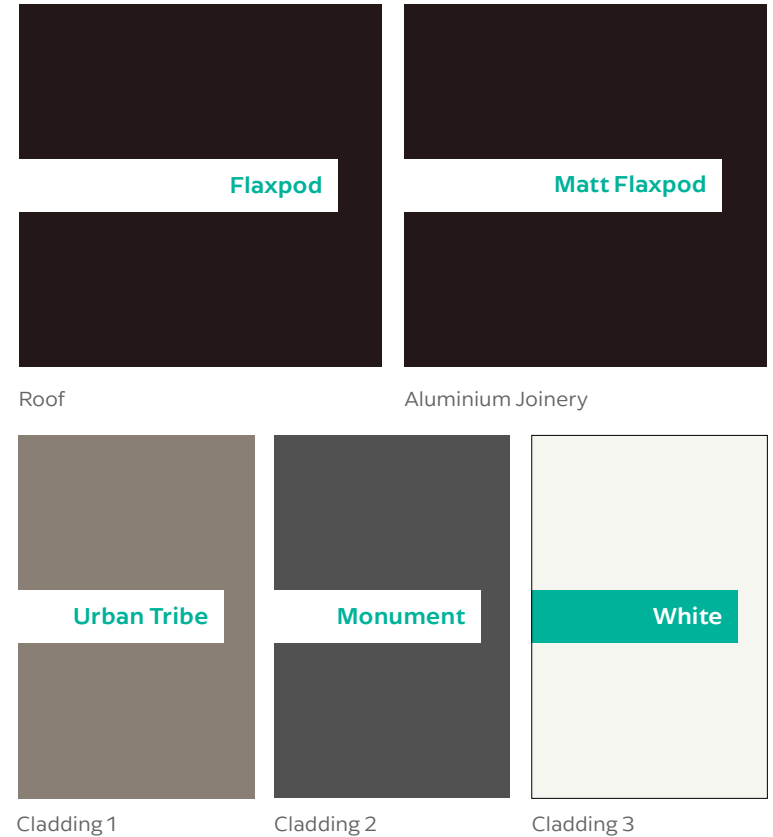

	Product	Colour/Finish
<b>EXTERIOR LOT 13</b>		
Roof	Colorsteel Corrugated Trapezoidal	Flaxpod
Fascia/Barge Boards	Fascia 155	Flaxpod
Spouting	Marley Stormcloud PVC	White
Downpipes	Marley Stormcloud PVC	White
Retention Tank (if required)	Thintanks NZ	Moument
Cladding 1	Stria Horizontal Cladding	Urban Tribe
Cladding 2	Linea Oblique Vertical Cladding 200	Monument
Cladding 3	Axon Cladding 400	Wattyl White
Concrete Letterbox	Aluminium Pillar   Flat Sloping Roof	Matt Ironsand
Garage Door	Dominator Montana	Flaxpod
Garage Door Reveals	Timber Painted	Flaxpod
Aluminium Joinery	Altus	Matt Flaxpod
Aluminium Balustrading	Powdercoated	Matt Flaxpod
(Residential Hardware to all aluminium joinery is colour matched to joinery)		
Front Door	STRATA TGV VP10	Matt Ironsand
Front Door Handle	Residential Lever Hardware	Powdercoated Matt Flaxpod

Note: Decking and supporting timber posts and beams are left natural

All colour swatches are indicative only

**FLOORING** ♦ Vinyl planks ♦ Carpet

Opal

Dartmoor

Robert Malcolm Moduleo Select  
Entry ♦ Kitchen ♦ Bathroom ♦  
Ensuite

Feltex Cable Bay  
Rest of house

**INTERIOR** ♦ Wall colour scheme

Enclose Quarter

Wet Cement Quarter

Metamorphic Quarter

Ceilings/scotias ♦ Window  
reveals Door frames/skirtings ♦  
Interior doors

Interior walls (excl. bathroom/  
WCs)

**UPGRADE\*** ♦ Benchtop

Blanko Maple

Silestone Engineered Stone

**BATHROOM** ♦ Vanities ♦ Splashback

Scorched Oak

Main bathroom ♦ Ensuite

White

Main bathroom ♦ Ensuite