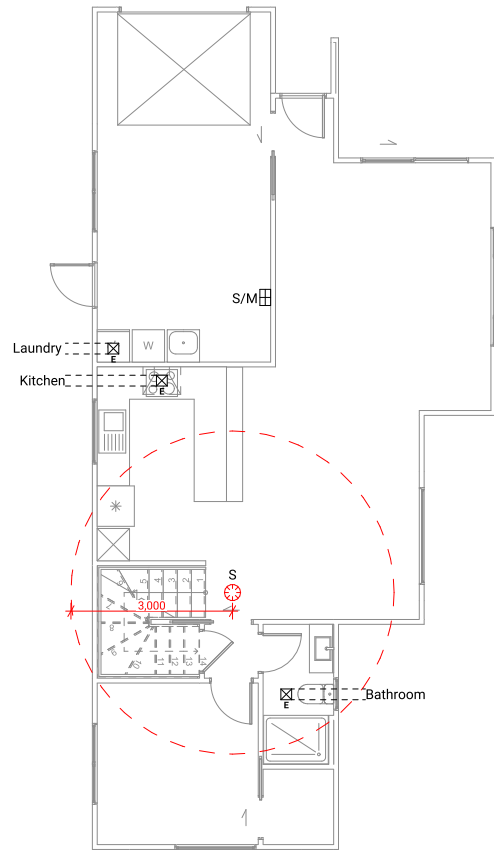

**Lot 13.**

**Detailed Plans**

---

**HELVETIA ESTATE**

1 Lot 13 - West Elevation

4 Lot 13 - South Elevation

3 Lot 13 - East Elevation

4 Lot 13 - North Elevation

Floor Area	
Lower Floor Area	89.87m <sup>2</sup>
Upper Floor Area	82.71m <sup>2</sup>
Total Floor Area	172.58m <sup>2</sup>

Floor Area	
Lower Floor Area	89.87m <sup>2</sup>
Upper Floor Area	82.71m <sup>2</sup>
Total Floor Area	172.58m <sup>2</sup>