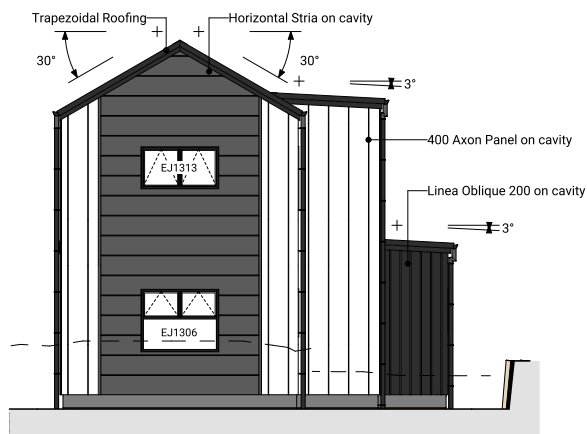

**Lot 13.**

**Detailed Plans**

---

**HELVETIA ESTATE**

1 Lot 13 - West Elevation

4 Lot 13 - South Elevation

3 Lot 13 - East Elevation

4 Lot 13 - North Elevation

Floor Area	
Lower Floor Area	89.87m <sup>2</sup>
Upper Floor Area	82.71m <sup>2</sup>
Total Floor Area	172.58m <sup>2</sup>

Floor Area	
Lower Floor Area	89.87m <sup>2</sup>
Upper Floor Area	82.71m <sup>2</sup>
Total Floor Area	172.58m <sup>2</sup>