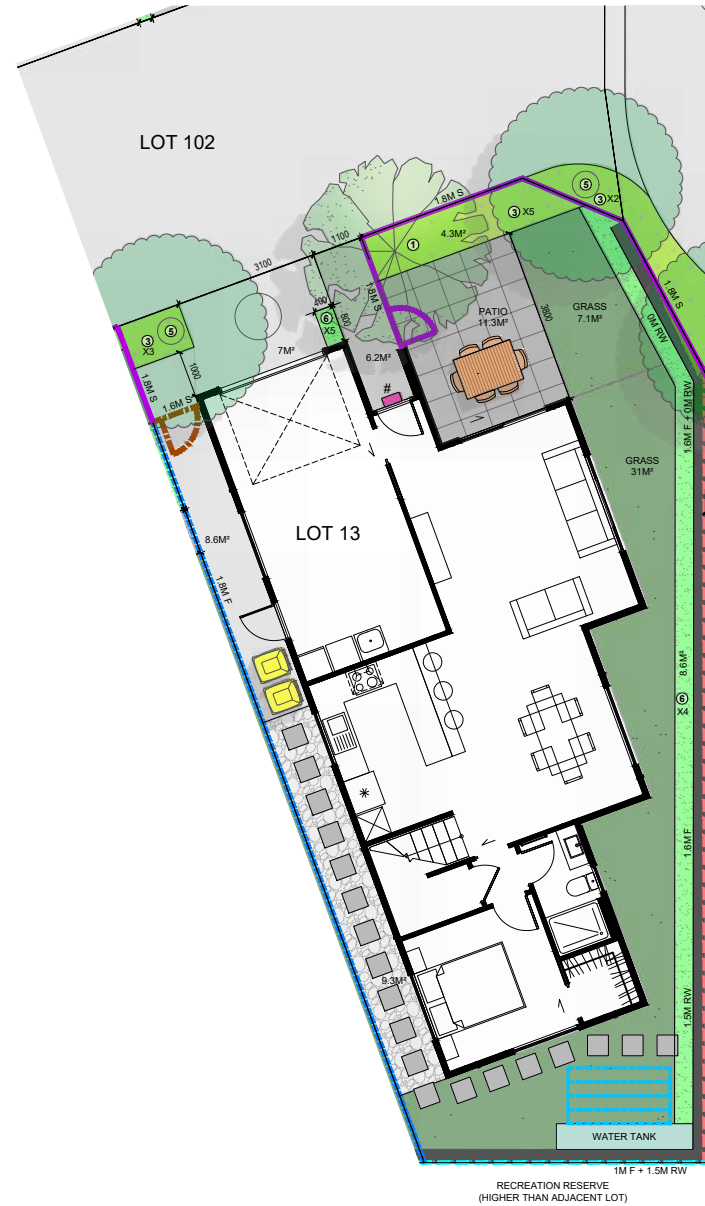

**Lot 13.**

**Detailed Plans**

---

**HELVETIA ESTATE**

1 Lot 13 - West Elevation

4 Lot 13 - South Elevation

3 Lot 13 - East Elevation

4 Lot 13 - North Elevation

Floor Area	
Lower Floor Area	89.87m <sup>2</sup>
Upper Floor Area	82.71m <sup>2</sup>
Total Floor Area	172.58m <sup>2</sup>

Floor Area	
Lower Floor Area	89.87m <sup>2</sup>
Upper Floor Area	82.71m <sup>2</sup>
Total Floor Area	172.58m <sup>2</sup>

Lower Electrical Plan

Upper Electrical Plan

- |   |                   |   |                |
|---|-------------------|---|----------------|
|  S/M | Smart Meter       |  S | Smoke detector |
|  G   | Garage door motor |  E | Extractor fan  |