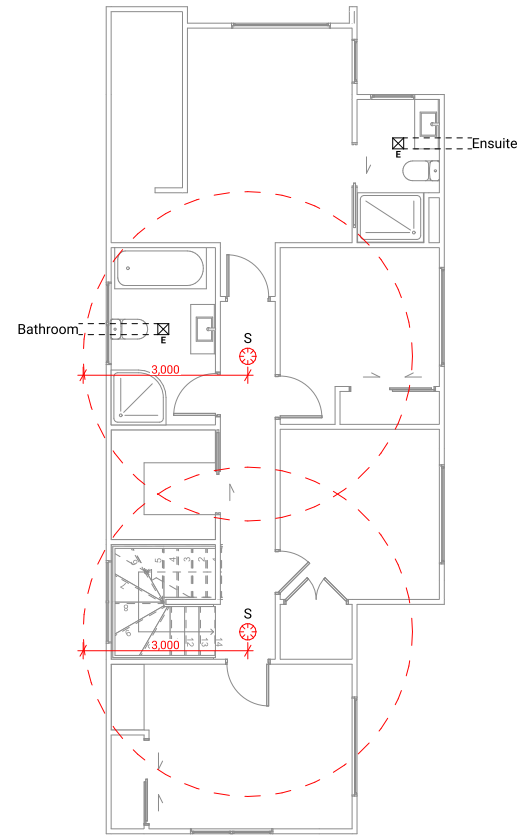

**Lot 13.**

**Detailed Plans**

---

**HELVETIA ESTATE**

1 Lot 13 - West Elevation

4 Lot 13 - South Elevation

3 Lot 13 - East Elevation

4 Lot 13 - North Elevation

Floor Area	
Lower Floor Area	89.87m <sup>2</sup>
Upper Floor Area	82.71m <sup>2</sup>
Total Floor Area	172.58m <sup>2</sup>

Floor Area	
Lower Floor Area	89.87m <sup>2</sup>
Upper Floor Area	82.71m <sup>2</sup>
Total Floor Area	172.58m <sup>2</sup>

Lower Electrical Plan

Upper Electrical Plan

- |   |                   |   |                |
|---|-------------------|---|----------------|
|  S/M | Smart Meter       |  S | Smoke detector |
|  G   | Garage door motor |  E | Extractor fan  |