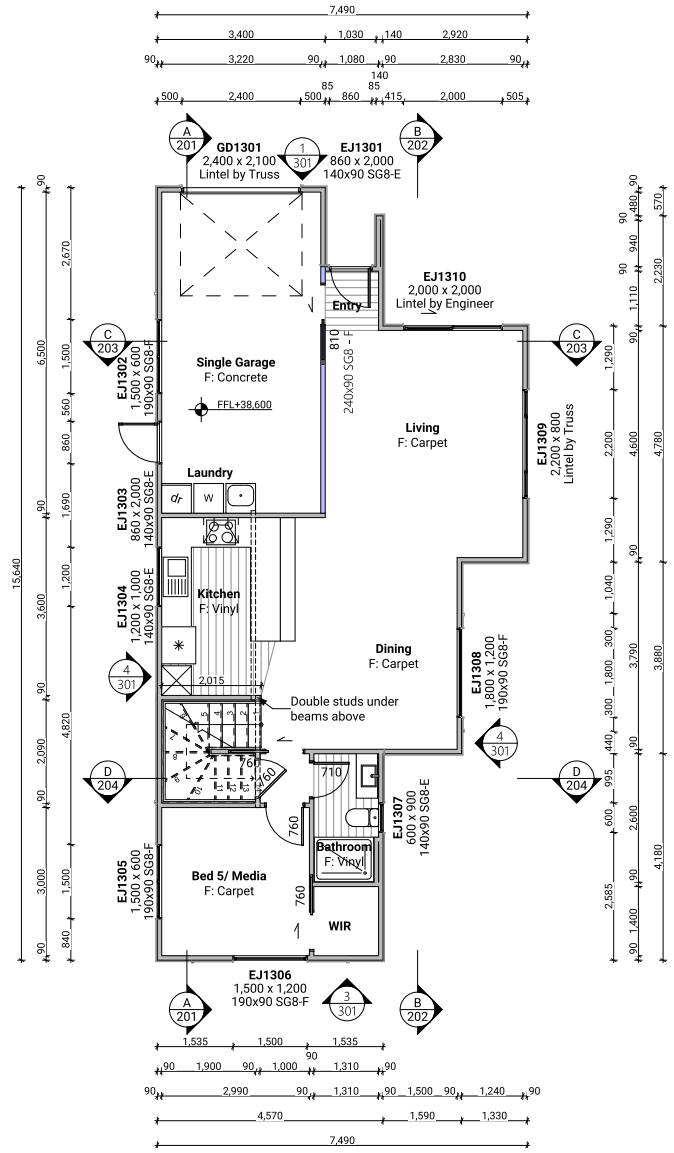

**Lot 13.**

**Detailed Plans**

---

**HELVETIA ESTATE**

1 Lot 13 - West Elevation

4 Lot 13 - South Elevation

3 Lot 13 - East Elevation

4 Lot 13 - North Elevation

Floor Area	
Lower Floor Area	89.87m <sup>2</sup>
Upper Floor Area	82.71m <sup>2</sup>
Total Floor Area	172.58m <sup>2</sup>

Floor Area	
Lower Floor Area	89.87m <sup>2</sup>
Upper Floor Area	82.71m <sup>2</sup>
Total Floor Area	172.58m <sup>2</sup>

Lower Electrical Plan

Upper Electrical Plan

- |   |                   |   |                |
|---|-------------------|---|----------------|
|  S/M | Smart Meter       |  S | Smoke detector |
|  G   | Garage door motor |  E | Extractor fan  |