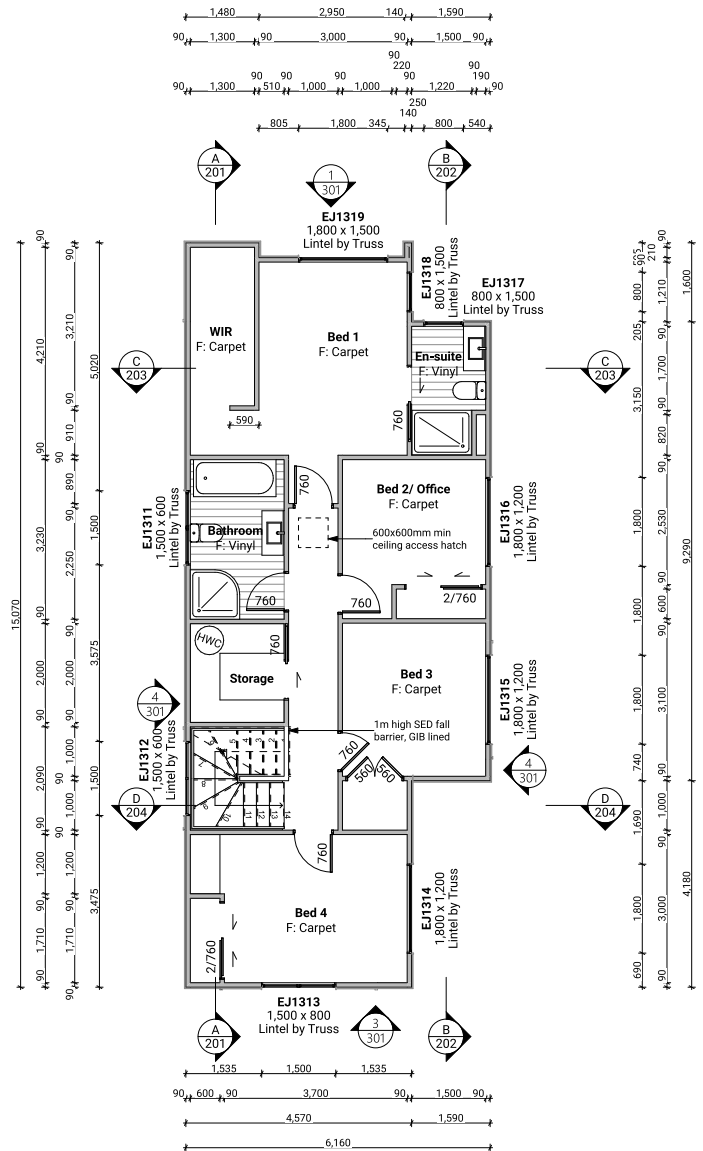

**Lot 13.**

**Detailed Plans**

---

**HELVETIA ESTATE**

1 Lot 13 - West Elevation

4 Lot 13 - South Elevation

3 Lot 13 - East Elevation

4 Lot 13 - North Elevation

Floor Area	
Lower Floor Area	89.87m <sup>2</sup>
Upper Floor Area	82.71m <sup>2</sup>
Total Floor Area	172.58m <sup>2</sup>

Floor Area	
Lower Floor Area	89.87m <sup>2</sup>
Upper Floor Area	82.71m <sup>2</sup>
Total Floor Area	172.58m <sup>2</sup>