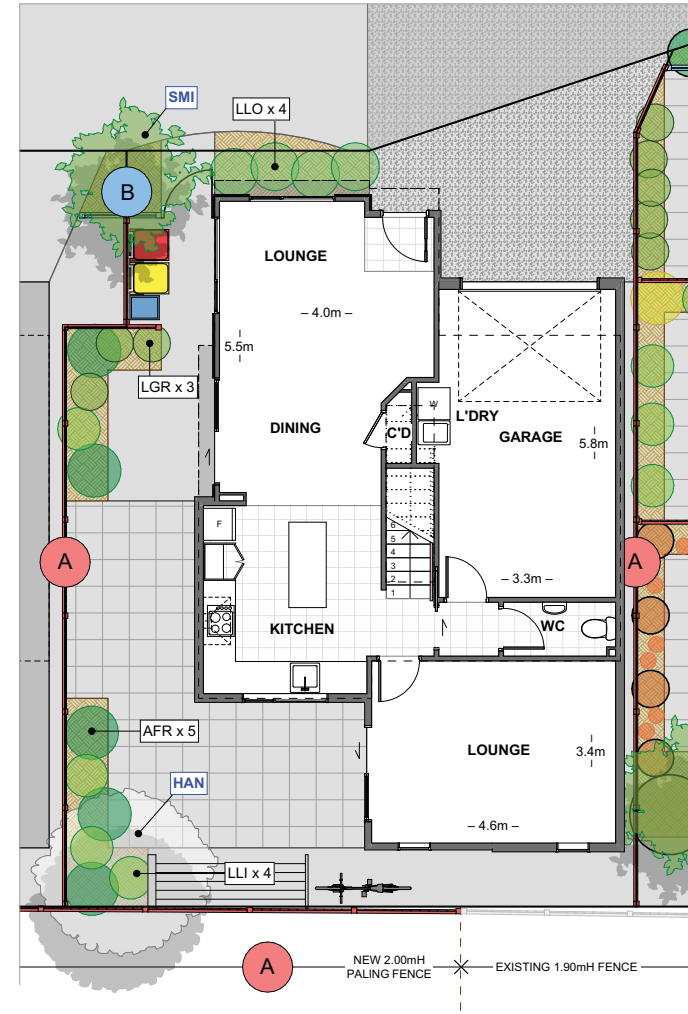

Boulcott Centraal

by Rudy van Baarle

LOT: 8

Landscape Plan

LANDSCAPE KEY	
	BRUSHED CONCRETE
	EXPOSED AGGREGATE
	BRUSHED CONCRETE PATIO
	GARDEN BED
	CLOTHESLINE
	RUBBISH & RECYCLING
	BICYCLE
	STANDARD PALING FENCE
	1.8m HORIZONTAL SLAT SCREEN

PLANTING SCHEDULE	
CODE	BOTANICAL NAME
SHRUBS:	
LGR	Libertia Grandifolia
LLI	Lomandra 'lime tuff'
AFR	Astelia fragrans
LLO	Lomandra longifolia
TREES:	
HAN	Hoheria angustifolia
SMI	Sophora microphylla

Shane Brockelbank
Licensed Real Estate Salesperson
021 459 622

Professionals
Redcoats Limited Licensed REA 2008