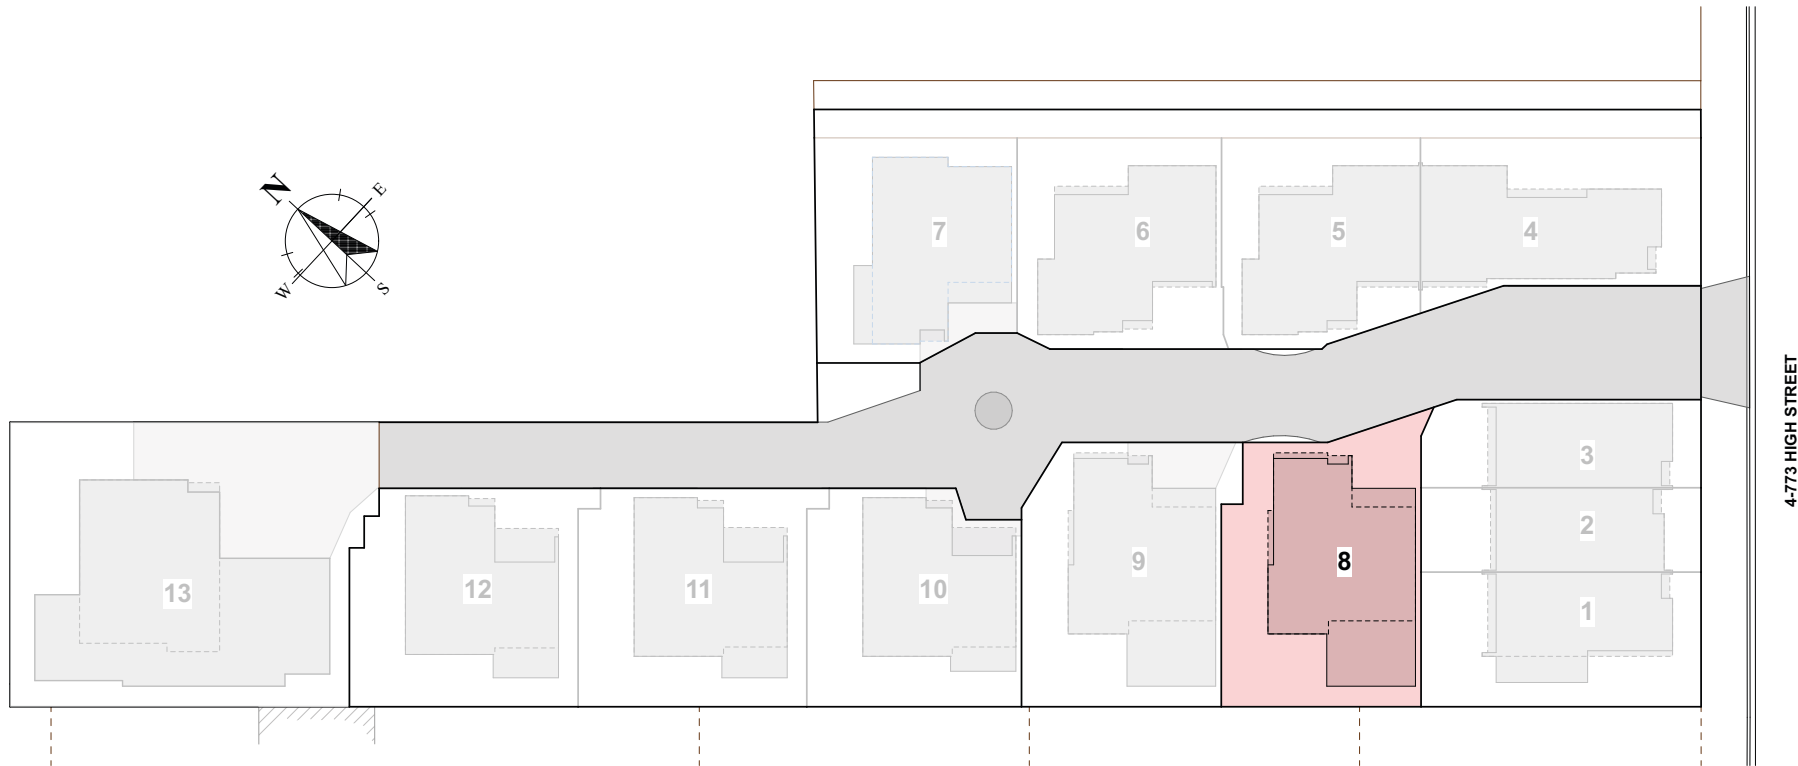

Boulcott Centraal

by Rudy van Baarle

LOT: 8

Shane Brockelbank
Licensed Real Estate Salesperson
021 459 622

LOWER LEVEL FLOOR PLAN
 80.02m²

UPPER LEVEL FLOOR PLAN
 62.39m²

Boulcott Centraal

by Rudy van Baarle

LOT: 8

Elevations

Shane Brockelbank
Licensed Real Estate Salesperson
021 459 622

Boulcott Centraal

by Rudy van Baarle

LOT: 8

Landscape Plan

LANDSCAPE KEY	
	BRUSHED CONCRETE
	EXPOSED AGGREGATE
	BRUSHED CONCRETE PATIO
	GARDEN BED
	CLOTHESLINE
	RUBBISH & RECYCLING
	BICYCLE
	STANDARD PALING FENCE
	1.8m HORIZONTAL SLAT SCREEN

PLANTING SCHEDULE	
CODE	BOTANICAL NAME
SHRUBS:	
LGR	Libertia Grandifolia
LLI	Lomandra 'lime tuff'
AFR	Astelia fragrans
LLO	Lomandra longifolia
TREES:	
HAN	Hoheria angustifolia
SMI	Sophora microphylla

LIBERTIA GRANDIFLORA