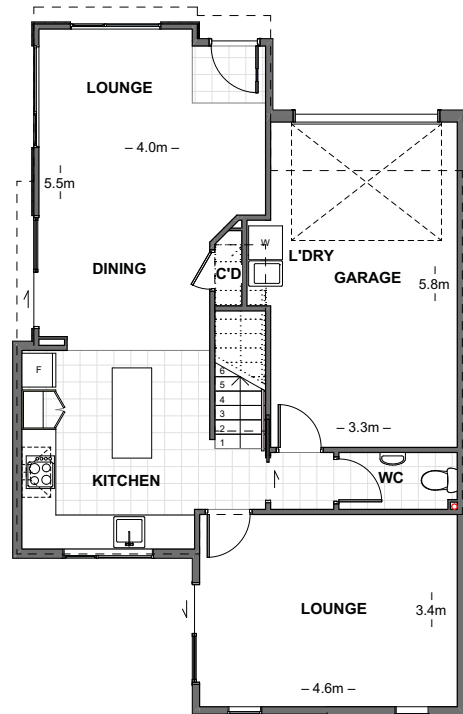

Boulcott Centraal

by Rudy van Baarle

LOT: 8

Shane Brockelbank
Licensed Real Estate Salesperson
021 459 622

LOWER LEVEL FLOOR PLAN
 80.02m²

UPPER LEVEL FLOOR PLAN
 62.39m²

Boulcott Centraal

by Rudy van Baarle

LOT: 8

Elevations

Shane Brockelbank
Licensed Real Estate Salesperson
021 459 622

Boulcott Centraal

by Rudy van Baarle

LOT: 8

Landscape Plan

LANDSCAPE KEY	
	BRUSHED CONCRETE
	EXPOSED AGGREGATE
	BRUSHED CONCRETE PATIO
	GARDEN BED
	CLOTHESLINE
	RUBBISH & RECYCLING
	BICYCLE
	STANDARD PALING FENCE
	1.8m HORIZONTAL SLAT SCREEN