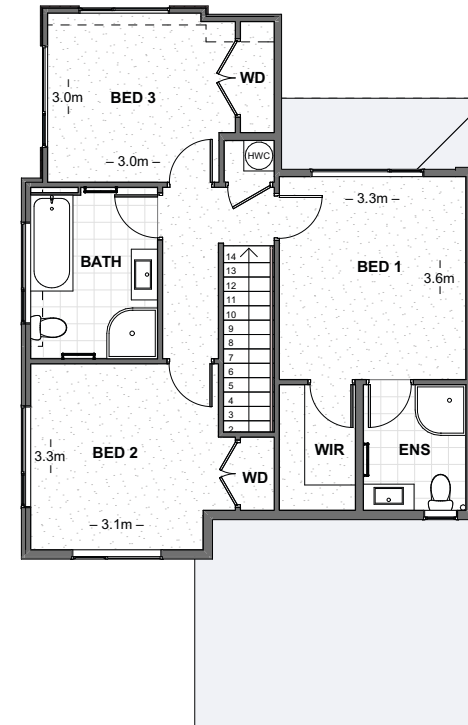

Boulcott Centraal

by Rudy van Baarle

LOT: 8

Shane Brockelbank
Licensed Real Estate Salesperson
021 459 622

LOWER LEVEL FLOOR PLAN
 80.02m²

UPPER LEVEL FLOOR PLAN
 62.39m²

Boulcott Centraal

by Rudy van Baarle

LOT: 8

Elevations

Shane Brockelbank
Licensed Real Estate Salesperson
021 459 622

Boulcott Centraal

by Rudy van Baarle

LOT: 8

Landscape Plan

LANDSCAPE KEY	
	BRUSHED CONCRETE
	EXPOSED AGGREGATE
	BRUSHED CONCRETE PATIO
	GARDEN BED
	CLOTHESLINE
	RUBBISH & RECYCLING
	BICYCLE
	STANDARD PALING FENCE
	1.8m HORIZONTAL SLAT SCREEN