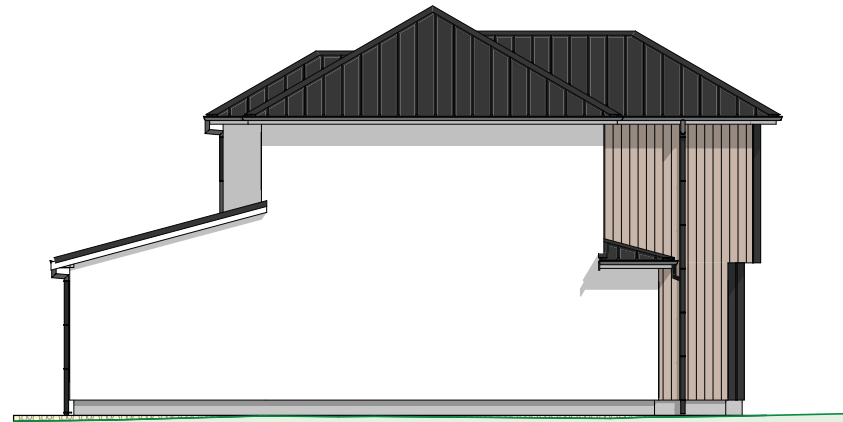

Boulcott Centraal

by Rudy van Baarle

LOT: 8

Shane Brockelbank
Licensed Real Estate Salesperson
021 459 622

LOWER LEVEL FLOOR PLAN
 80.02m²

UPPER LEVEL FLOOR PLAN
 62.39m²

Boulcott Centraal

by Rudy van Baarle

LOT: 8

Elevations

Shane Brockelbank
Licensed Real Estate Salesperson
021 459 622

Boulcott Centraal

by Rudy van Baarle

LOT: 8

Landscape Plan

LANDSCAPE KEY	
	BRUSHED CONCRETE
	EXPOSED AGGREGATE
	BRUSHED CONCRETE PATIO
	GARDEN BED
	CLOTHESLINE
	RUBBISH & RECYCLING
	BICYCLE
	STANDARD PALING FENCE
	1.8m HORIZONTAL SLAT SCREEN