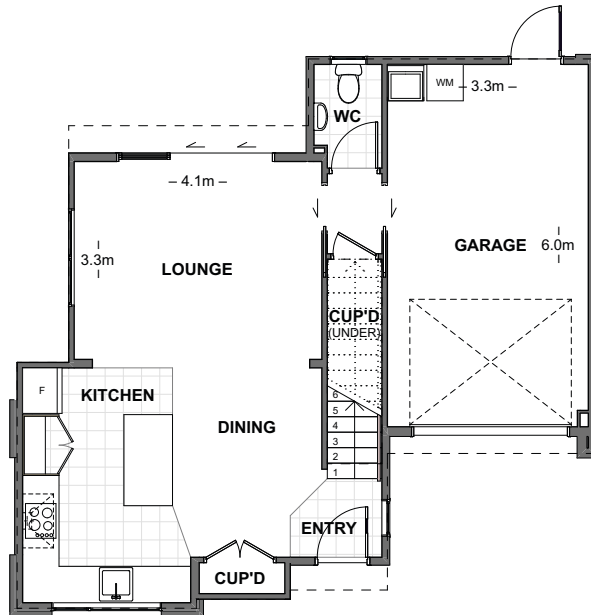

# Boulcott Centraal

by Rudy van Baarle

LOT: 6

**Shane Brockelbank**  
Licensed Real Estate Salesperson  
021 459 622

**LOWER LEVEL FLOOR PLAN**  
 64.96m<sup>2</sup>

**UPPER LEVEL FLOOR PLAN**  
 68.53m<sup>2</sup>

# Boulcott Centraal

by Rudy van Baarle

LOT: 6

Elevations

**Shane Brockelbank**  
Licensed Real Estate Salesperson  
021 459 622

LANDSCAPE KEY	
	BRUSHED CONCRETE
	EXPOSED AGGREGATE
	BRUSHED CONCRETE PATIO
	GARDEN BED
	CLOTHESLINE
	RUBBISH & RECYCLING
	BICYCLE
	STANDARD PALING FENCE