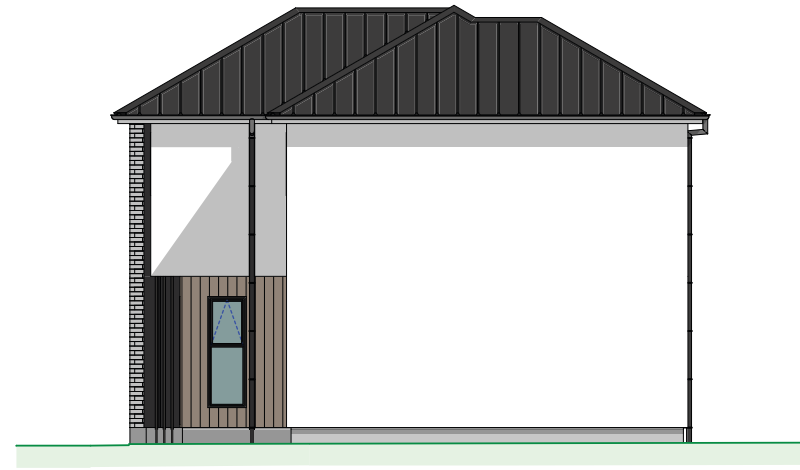

# Boulcott Centraal

by Rudy van Baarle

LOT: 6

**Shane Brockelbank**  
Licensed Real Estate Salesperson  
021 459 622

**LOWER LEVEL FLOOR PLAN**  
 64.96m<sup>2</sup>

**UPPER LEVEL FLOOR PLAN**  
 68.53m<sup>2</sup>

# Boulcott Centraal

by Rudy van Baarle

LOT: 6

Elevations

**Shane Brockelbank**  
Licensed Real Estate Salesperson  
021 459 622

LANDSCAPE KEY	
	BRUSHED CONCRETE
	EXPOSED AGGREGATE
	BRUSHED CONCRETE PATIO
	GARDEN BED
	CLOTHESLINE
	RUBBISH & RECYCLING
	BICYCLE
	STANDARD PALING FENCE