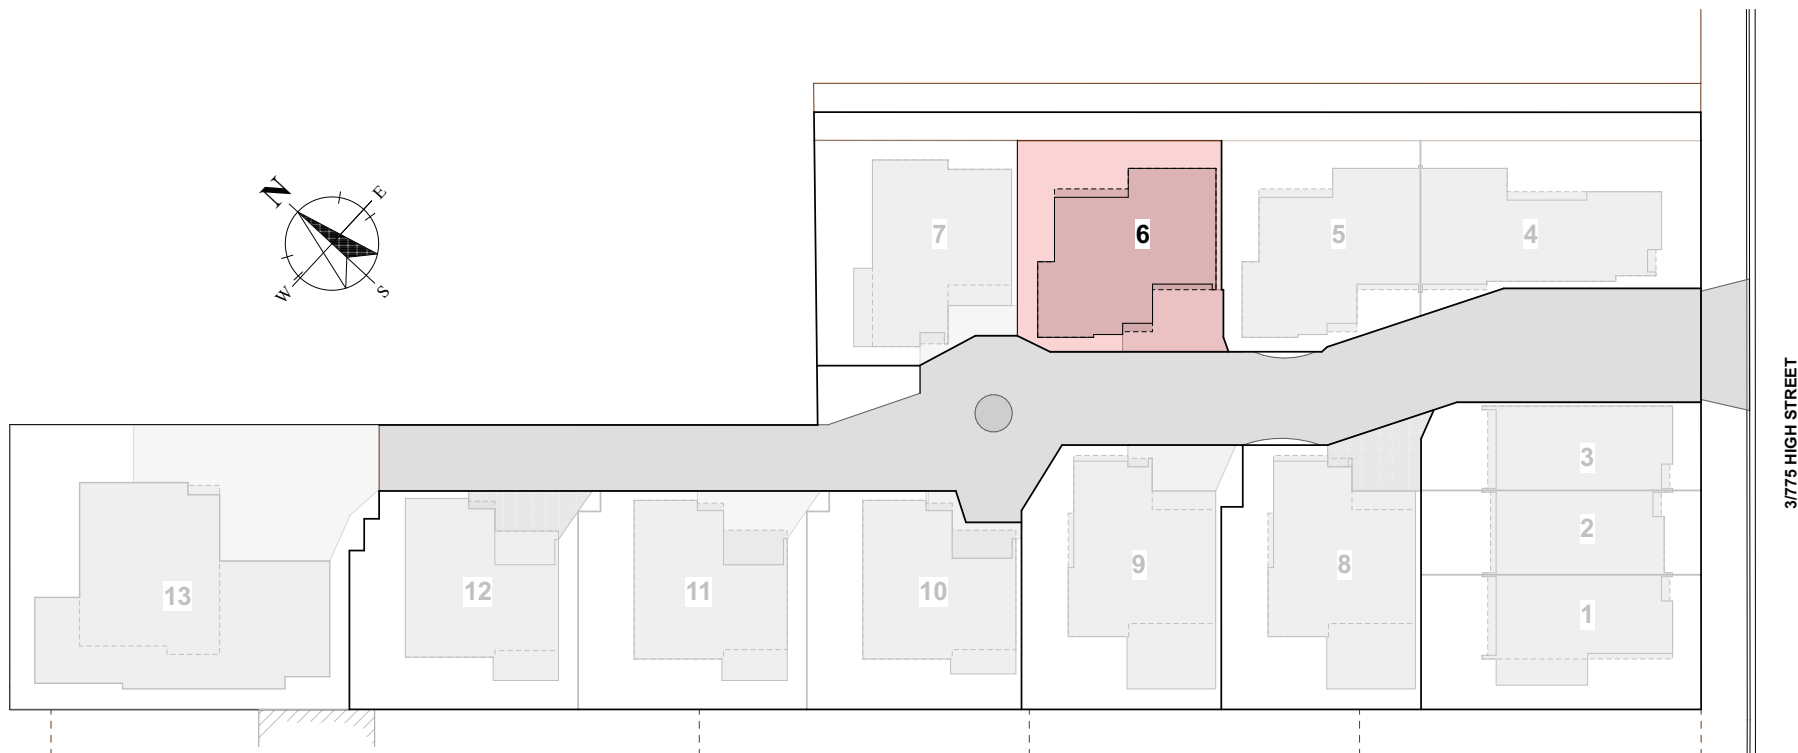

# Boulcott Centraal

by Rudy van Baarle

LOT: 6

Elevations

**Shane Brockelbank**  
Licensed Real Estate Salesperson  
021 459 622

LANDSCAPE KEY	
	BRUSHED CONCRETE
	EXPOSED AGGREGATE
	BRUSHED CONCRETE PATIO
	GARDEN BED
	CLOTHESLINE
	RUBBISH & RECYCLING
	BICYCLE
	STANDARD PALING FENCE

PLANTING SCHEDULE	
CODE	BOTANICAL NAME
<b>SHRUBS:</b>	
LLI	Lomandra 'lime tuff'
LLO	Lomandra longifolia
LPE	Libertia peregrinans
<b>TREES:</b>	
SMI	Sophora microphylla

LOMANDRA

LOMANDRA LONGIFOLIA

LIBERTIA PEREGRINANS