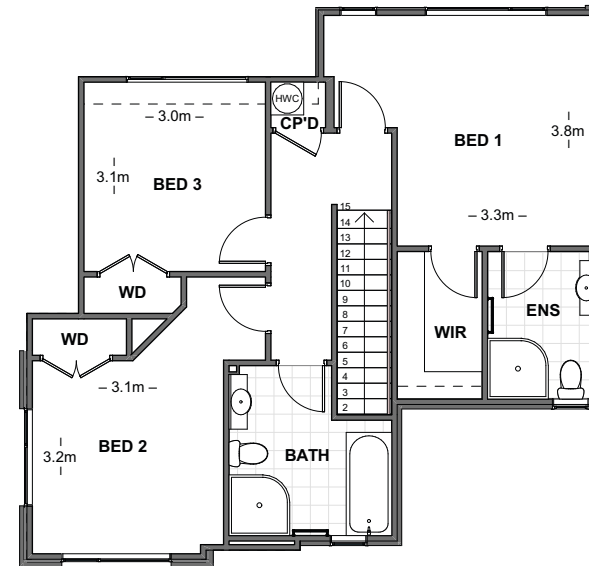

# Boulcott Centraal

by Rudy van Baarle

LOT: 6

**Shane Brockelbank**  
Licensed Real Estate Salesperson  
021 459 622

**LOWER LEVEL FLOOR PLAN**  
 64.96m<sup>2</sup>

**UPPER LEVEL FLOOR PLAN**  
 68.53m<sup>2</sup>

# Boulcott Centraal

by Rudy van Baarle

LOT: 6

Elevations

**Shane Brockelbank**  
Licensed Real Estate Salesperson  
021 459 622

LANDSCAPE KEY	
	BRUSHED CONCRETE
	EXPOSED AGGREGATE
	BRUSHED CONCRETE PATIO
	GARDEN BED
	CLOTHESLINE
	RUBBISH & RECYCLING
	BICYCLE
	STANDARD PALING FENCE