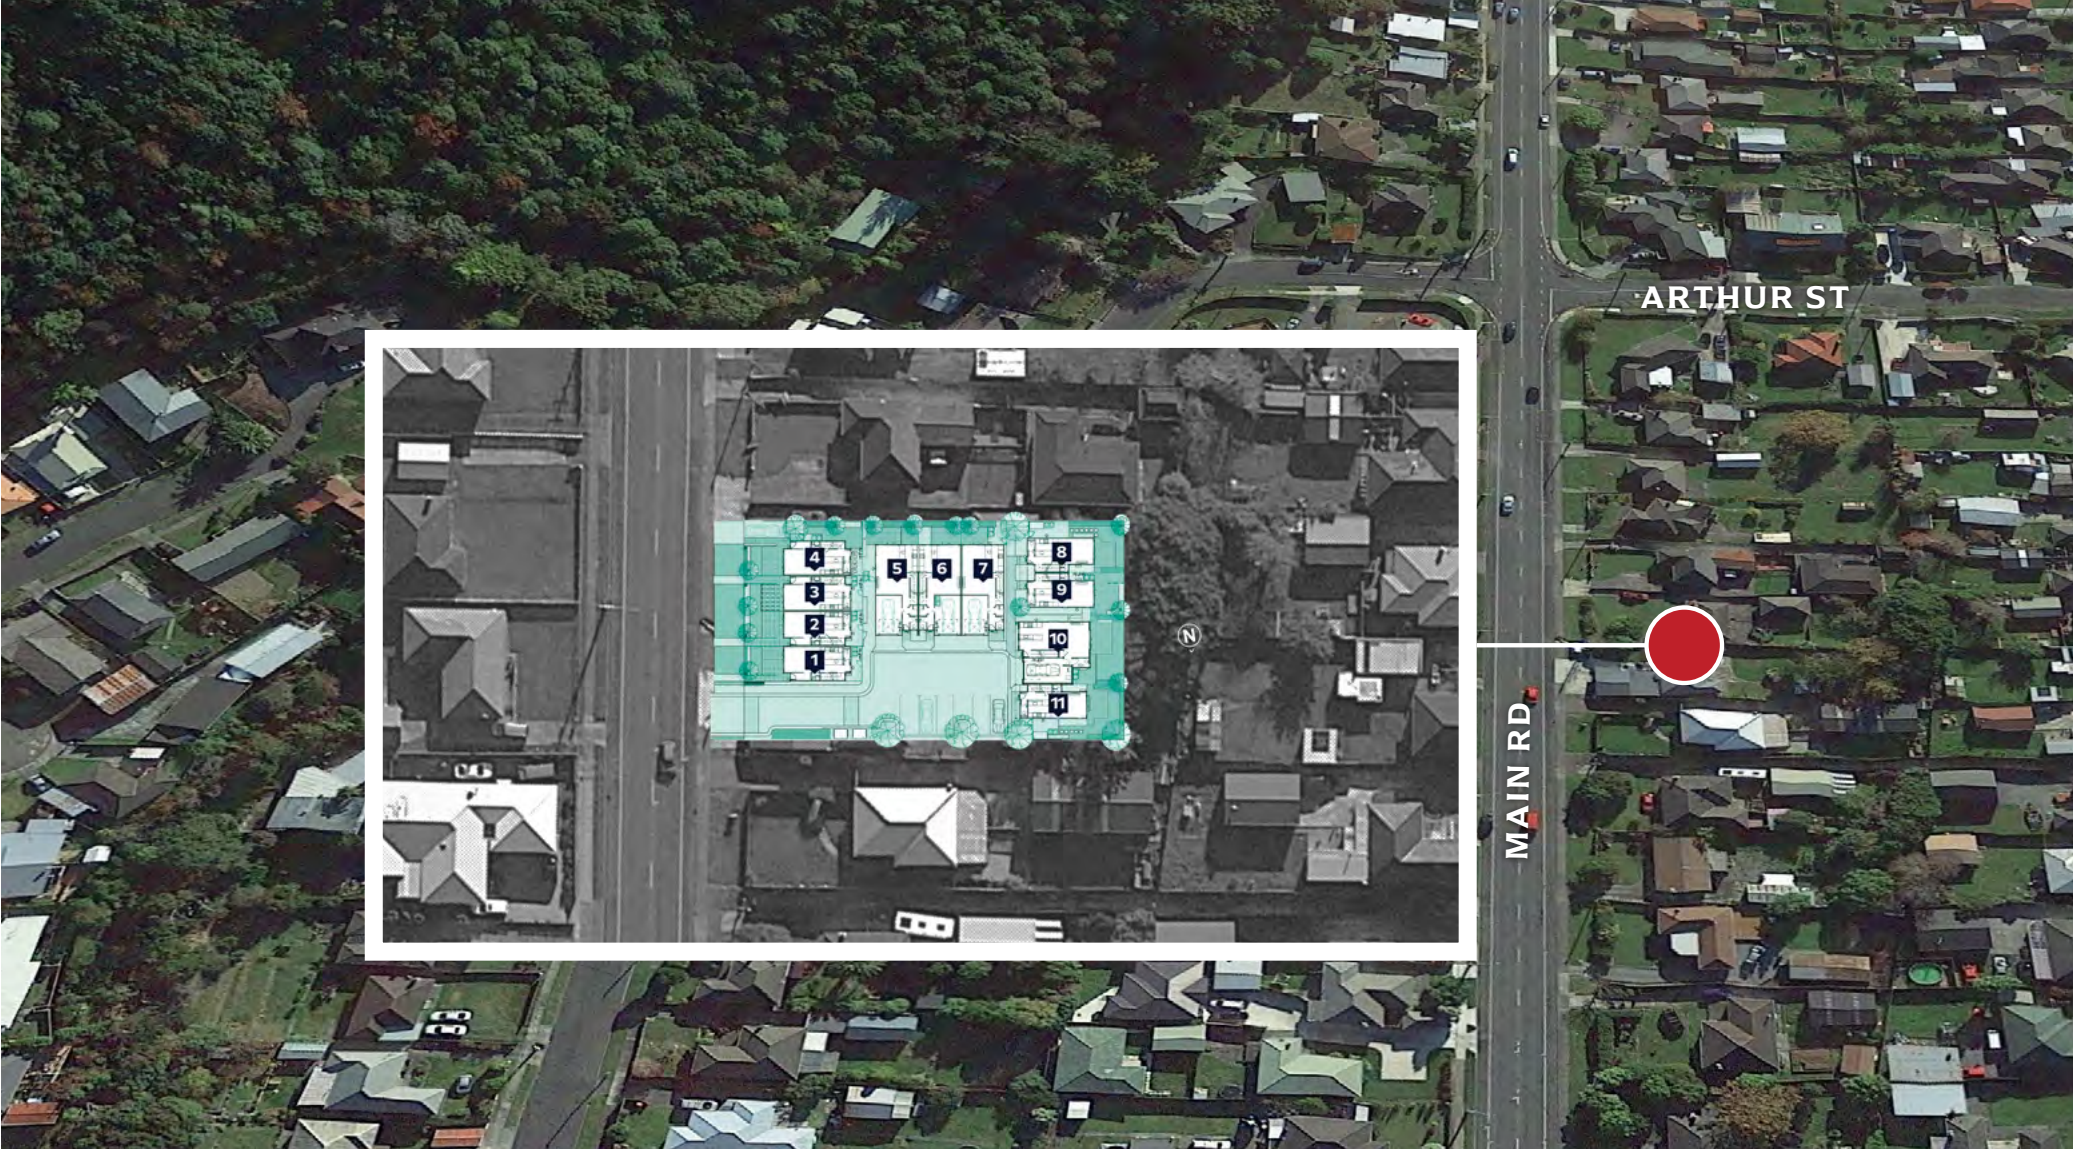

**Lot 1**

**41-43 Main Rd**

**WAINUIOMATA**

North-East Elevation

South-West Elevation

Lot 1	Ground floor area:	43.27 m <sup>2</sup>
	First floor area:	32.92 m <sup>2</sup>
	<b>Total Floor area:</b>	<b>76.19 m<sup>2</sup></b>