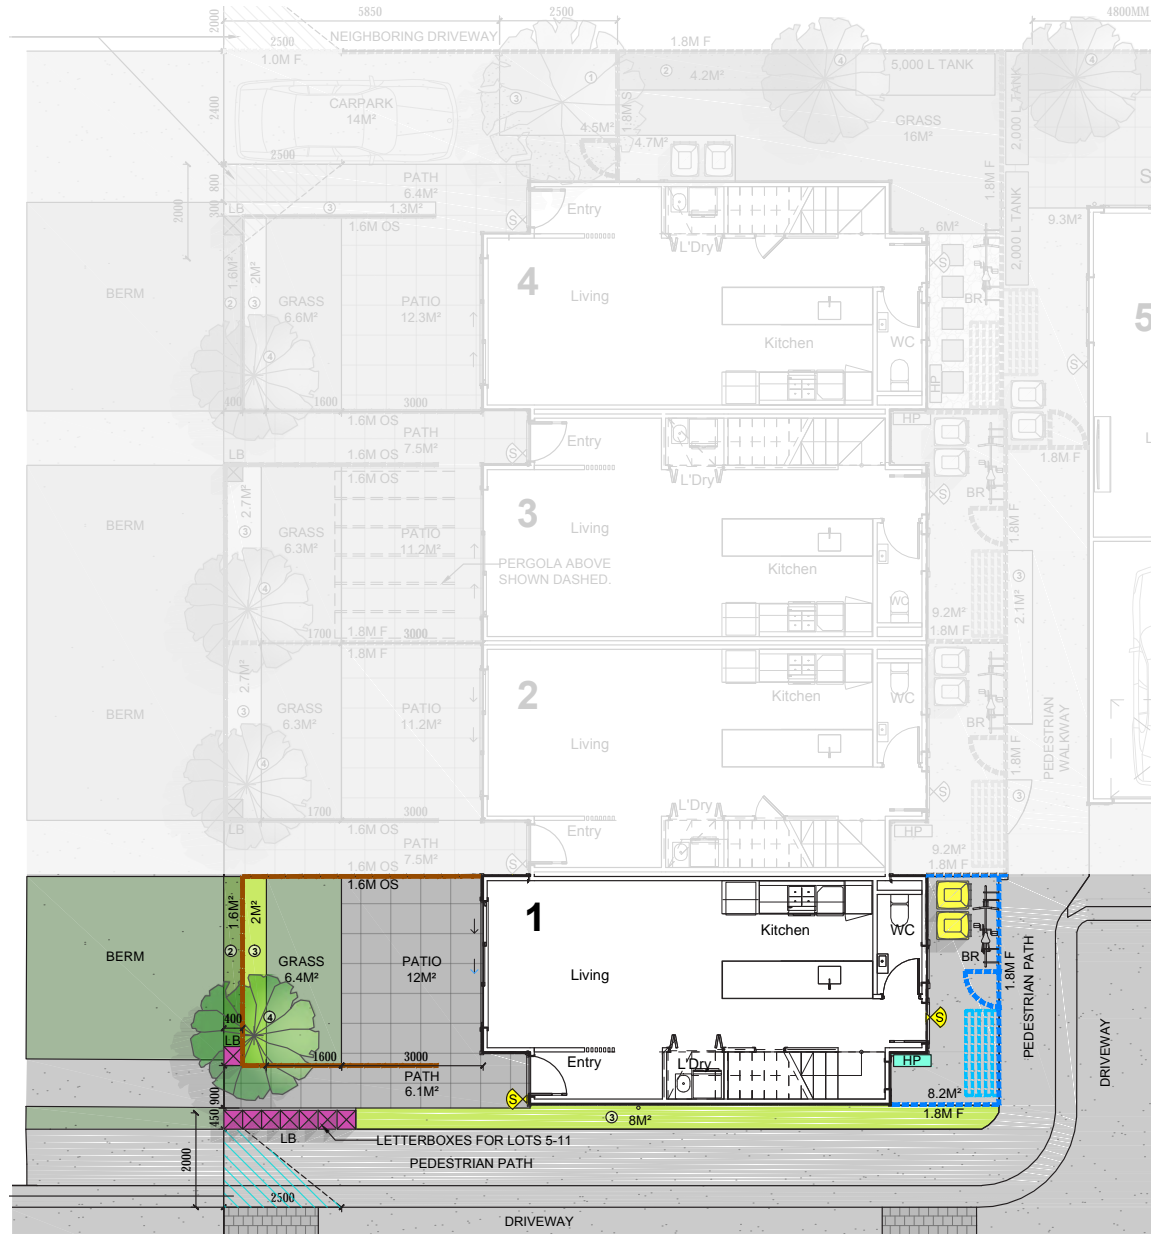

**Lot 1**

**41-43 Main Rd**

**WAINUIOMATA**

North-East Elevation

South-West Elevation

Lot 1	Ground floor area:	43.27 m <sup>2</sup>
	First floor area:	32.92 m <sup>2</sup>
	<b>Total Floor area:</b>	<b>76.19 m<sup>2</sup></b>

Lot 1	Ground floor area:	43.27 m <sup>2</sup>
	First floor area:	32.92 m <sup>2</sup>
	<b>Total Floor area:</b>	<b>76.19 m<sup>2</sup></b>

Lower Electrical Plan

Upper Electrical Plan

	Meter box - Internal Smart Meter		Ceiling mounted exhaust fan, Manrose Pro-series 150mm SFLP150T.		Recessed Downlight
	Distribution board		Hot water cylinder, New Electric.		Security Lighting
	Ceiling mounted light, owner to specify.		Smoke alarms - refer to notes		Data outlet.
	Two way light switch. 1m above floor level TBC.		Heat Pump, owner to confirm		TV outlet
	One way light switch. 1m above floor level TBC.		Rangehood, to be installed to extract a minimum 1,920L/H to suit open plan kitchen, lounge & dining area.		Fibre
	Heated towel rail, built in timer, install switch at comfortable height to owner.		Powerpoint.		