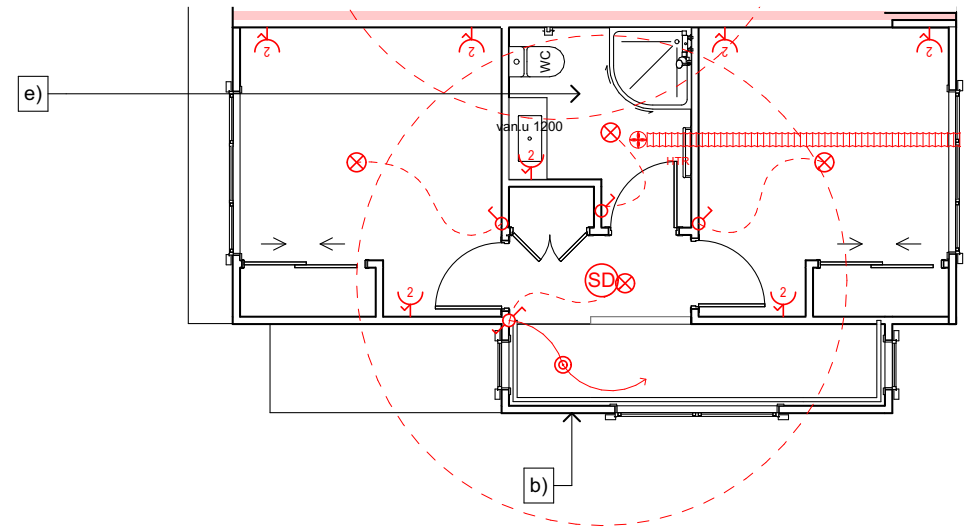

**Lot 1**

**41-43 Main Rd**

**WAINUIOMATA**

North-East Elevation

South-West Elevation

Lot 1	Ground floor area:	43.27 m <sup>2</sup>
	First floor area:	32.92 m <sup>2</sup>
	<b>Total Floor area:</b>	<b>76.19 m<sup>2</sup></b>

Lot 1	Ground floor area:	43.27 m <sup>2</sup>
	First floor area:	32.92 m <sup>2</sup>
	<b>Total Floor area:</b>	<b>76.19 m<sup>2</sup></b>

Lower Electrical Plan

Upper Electrical Plan

	Meter box - Internal Smart Meter		Ceiling mounted exhaust fan, Manrose Pro-series 150mm SFLP150T.		Recessed Downlight
	Distribution board		Hot water cylinder, New Electric.		Security Lighting
	Ceiling mounted light, owner to specify.		Smoke alarms - refer to notes		Data outlet.
	Two way light switch. 1m above floor level TBC.		Heat Pump, owner to confirm		TV outlet
	One way light switch. 1m above floor level TBC.		Rangehood, to be installed to extract a minimum 1,920L/H to suit open plan kitchen, lounge & dining area.		Fibre
	Heated towel rail, built in timer, install switch at comfortable height to owner.		Powerpoint.		