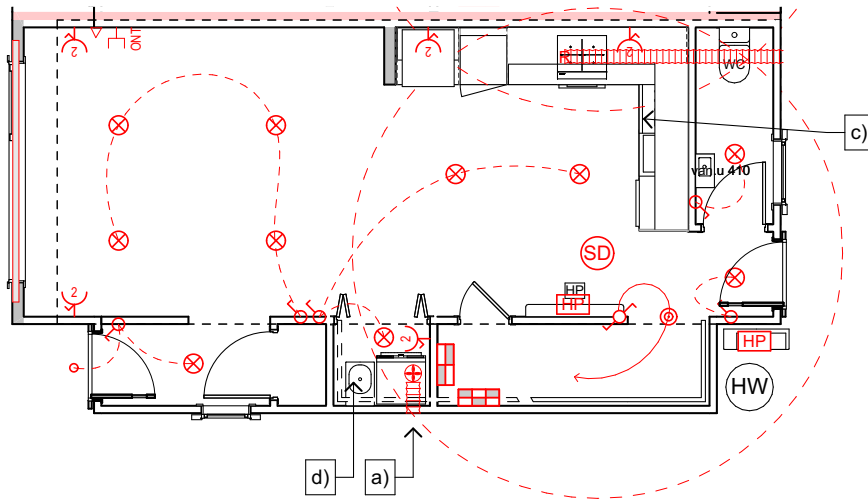

**Lot 1**

**41-43 Main Rd**

**WAINUIOMATA**

North-East Elevation

South-West Elevation

Lot 1	Ground floor area:	43.27 m <sup>2</sup>
	First floor area:	32.92 m <sup>2</sup>
	<b>Total Floor area:</b>	<b>76.19 m<sup>2</sup></b>

Lot 1	Ground floor area:	43.27 m <sup>2</sup>
	First floor area:	32.92 m <sup>2</sup>
	<b>Total Floor area:</b>	<b>76.19 m<sup>2</sup></b>

Lower Electrical Plan

Upper Electrical Plan

	Meter box - Internal Smart Meter		Ceiling mounted exhaust fan, Manrose Pro-series 150mm SFLP150T.		Recessed Downlight
	Distribution board		Hot water cylinder, New Electric.		Security Lighting
	Ceiling mounted light, owner to specify.		Smoke alarms - refer to notes		Data outlet.
	Two way light switch. 1m above floor level TBC.		Heat Pump, owner to confirm		TV outlet
	One way light switch. 1m above floor level TBC.		Rangehood, to be installed to extract a minimum 1,920L/H to suit open plan kitchen, lounge & dining area.		Fibre
	Heated towel rail, built in timer, install switch at comfortable height to owner.		Powerpoint.		