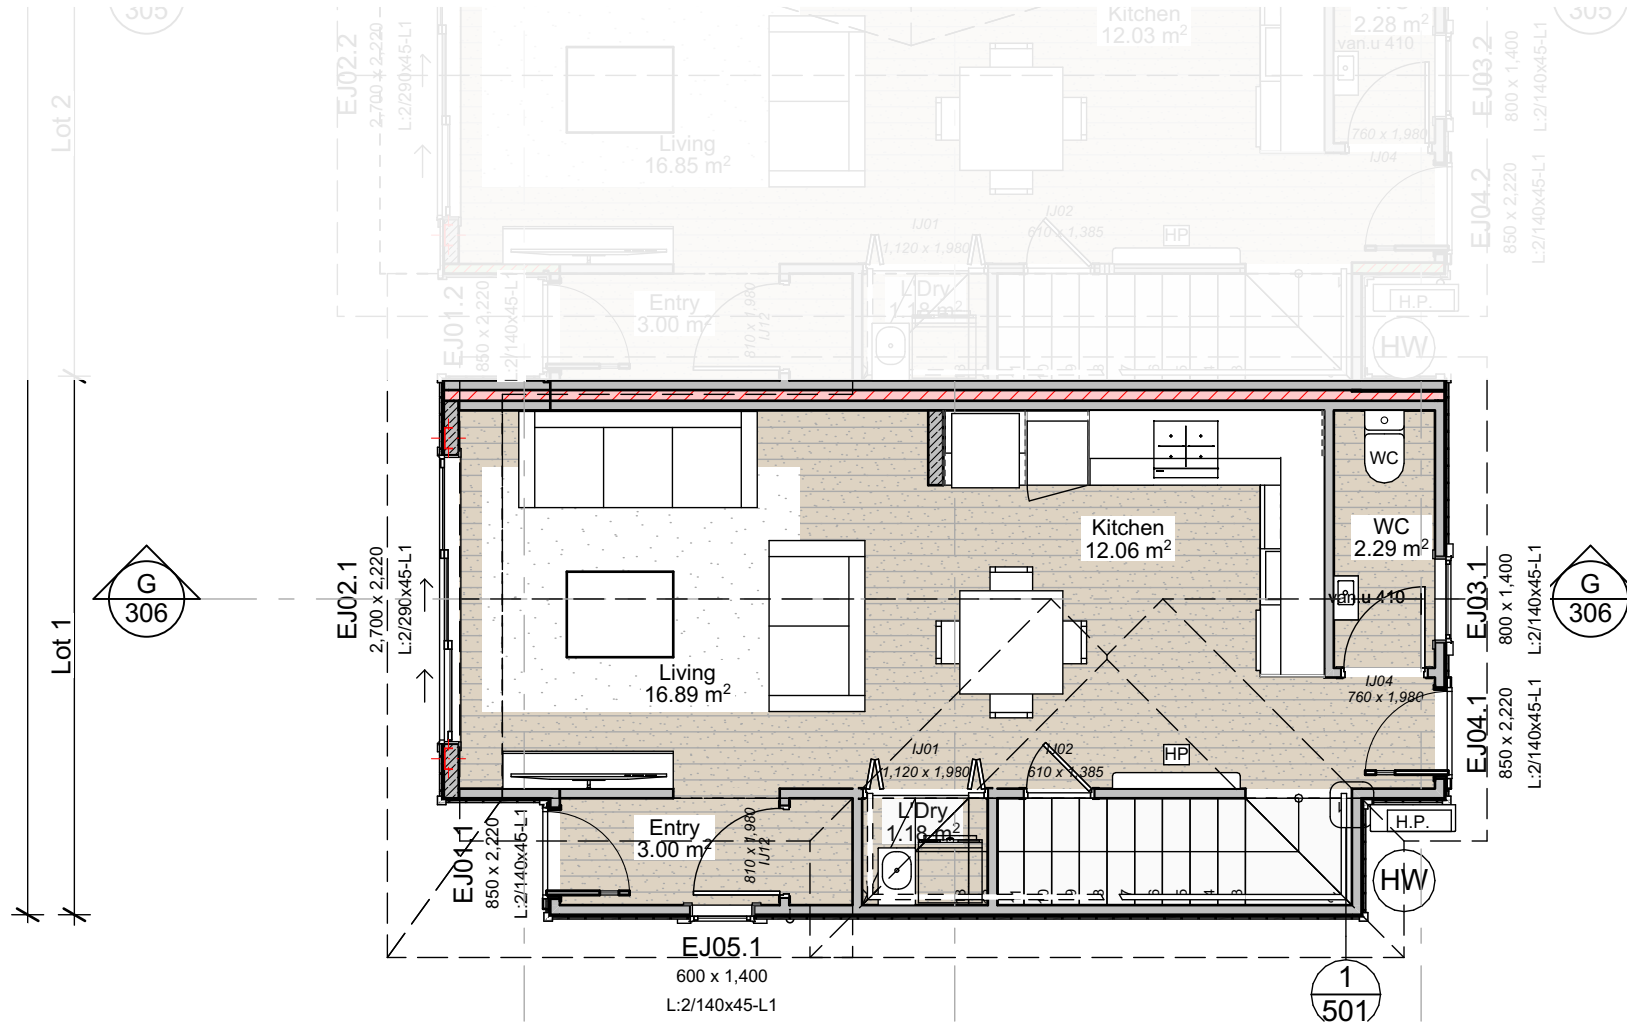

**Lot 1**

**41-43 Main Rd**

**WAINUIOMATA**

North-East Elevation

South-West Elevation

Lot 1	Ground floor area:	43.27 m <sup>2</sup>
	First floor area:	32.92 m <sup>2</sup>
	<b>Total Floor area:</b>	<b>76.19 m<sup>2</sup></b>

Lot 1	Ground floor area:	43.27 m <sup>2</sup>
	First floor area:	32.92 m <sup>2</sup>
	<b>Total Floor area:</b>	<b>76.19 m<sup>2</sup></b>

Lower Electrical Plan

Upper Electrical Plan

	Meter box - Internal Smart Meter		Ceiling mounted exhaust fan, Manrose Pro-series 150mm SFLP150T.		Recessed Downlight
	Distribution board		Hot water cylinder, New Electric.		Security Lighting
	Ceiling mounted light, owner to specify.		Smoke alarms - refer to notes		Data outlet.
	Two way light switch. 1m above floor level TBC.		Heat Pump, owner to confirm		TV outlet
	One way light switch. 1m above floor level TBC.		Rangehood, to be installed to extract a minimum 1,920L/H to suit open plan kitchen, lounge & dining area.		Fibre
	Heated towel rail, built in timer, install switch at comfortable height to owner.		Powerpoint.		