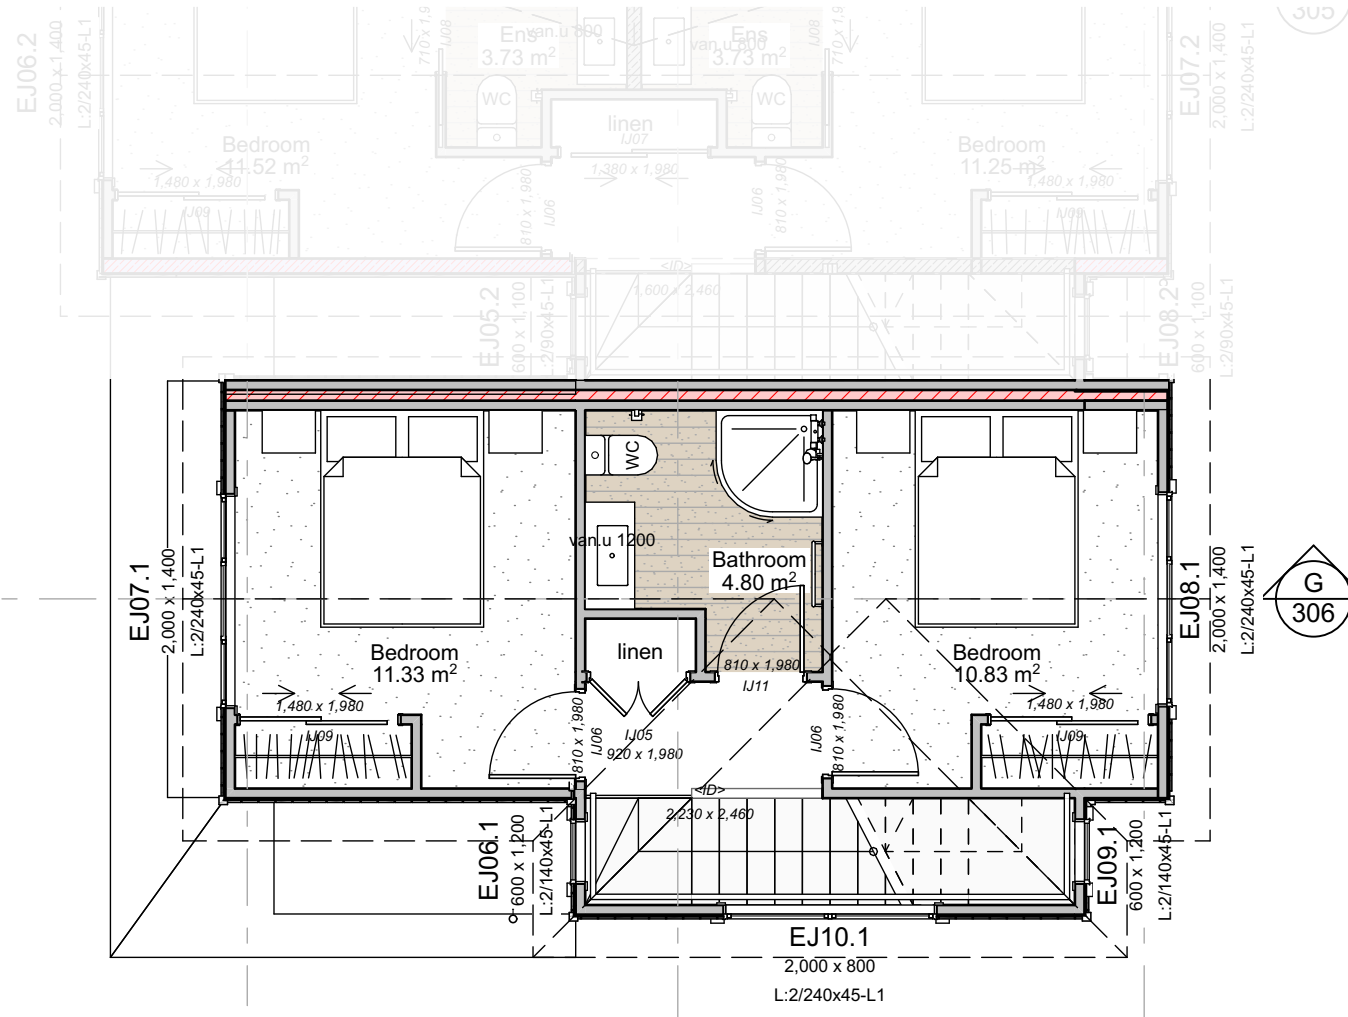

**Lot 1**

**41-43 Main Rd**

**WAINUIOMATA**

North-East Elevation

South-West Elevation

Lot 1	Ground floor area:	43.27 m <sup>2</sup>
	First floor area:	32.92 m <sup>2</sup>
	<b>Total Floor area:</b>	<b>76.19 m<sup>2</sup></b>

Lot 1	Ground floor area:	43.27 m <sup>2</sup>
	First floor area:	32.92 m <sup>2</sup>
	<b>Total Floor area:</b>	<b>76.19 m<sup>2</sup></b>

Lower Electrical Plan

Upper Electrical Plan

	Meter box - Internal Smart Meter		Ceiling mounted exhaust fan, Manrose Pro-series 150mm SFLP150T.		Recessed Downlight
	Distribution board		Hot water cylinder, New Electric.		Security Lighting
	Ceiling mounted light, owner to specify.		Smoke alarms - refer to notes		Data outlet.
	Two way light switch. 1m above floor level TBC.		Heat Pump, owner to confirm		TV outlet
	One way light switch. 1m above floor level TBC.		Rangehood, to be installed to extract a minimum 1,920L/H to suit open plan kitchen, lounge & dining area.		Fibre
	Heated towel rail, built in timer, install switch at comfortable height to owner.		Powerpoint.		