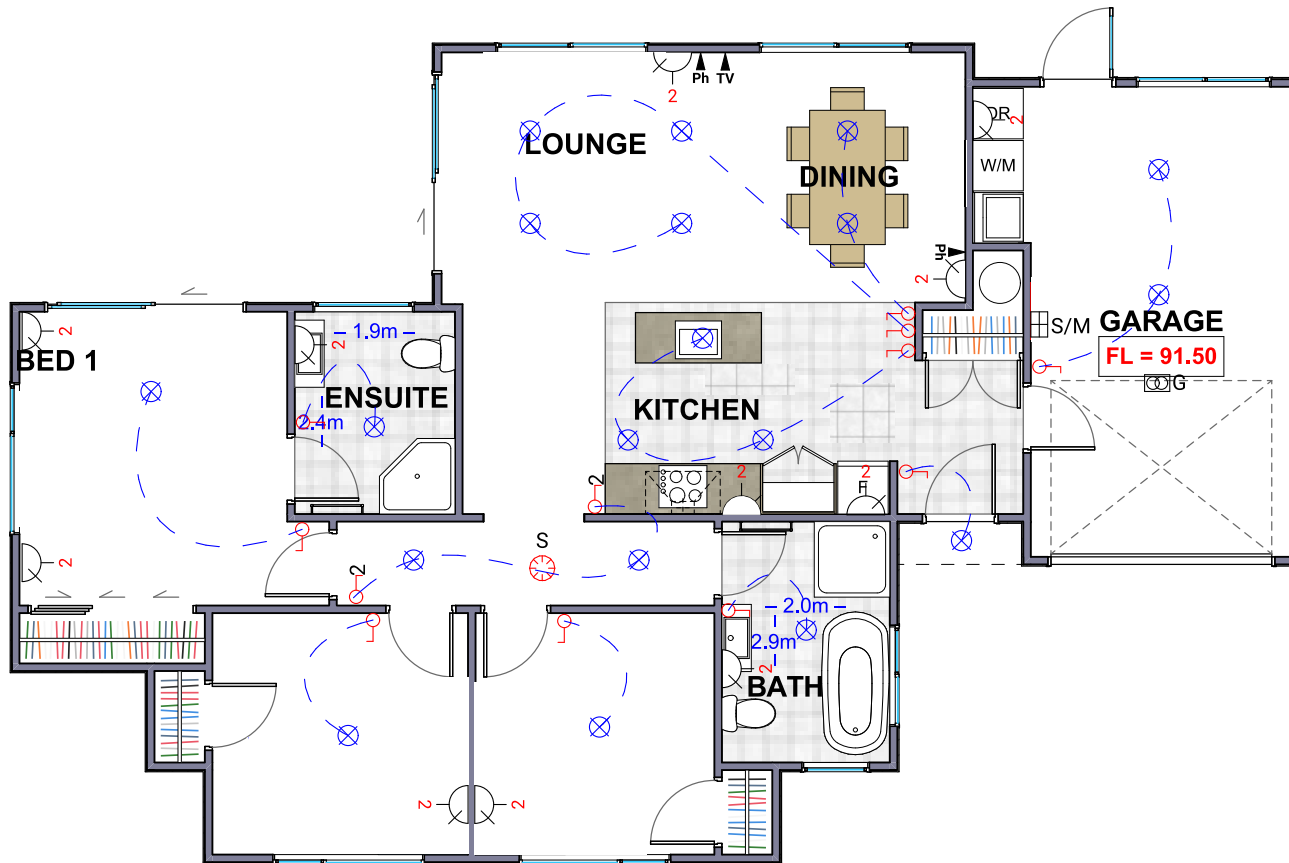

# Lot 3

**Lot 3**

**SOUTH**

**EAST**

# Lot 3

	Light switch		Smart Meter		Extractor fan
	Two way light switch		Garage door motor		Phone outlet
	Recessed downlight		Smoke detector		Television outlet
	Power point		Extractor fan		